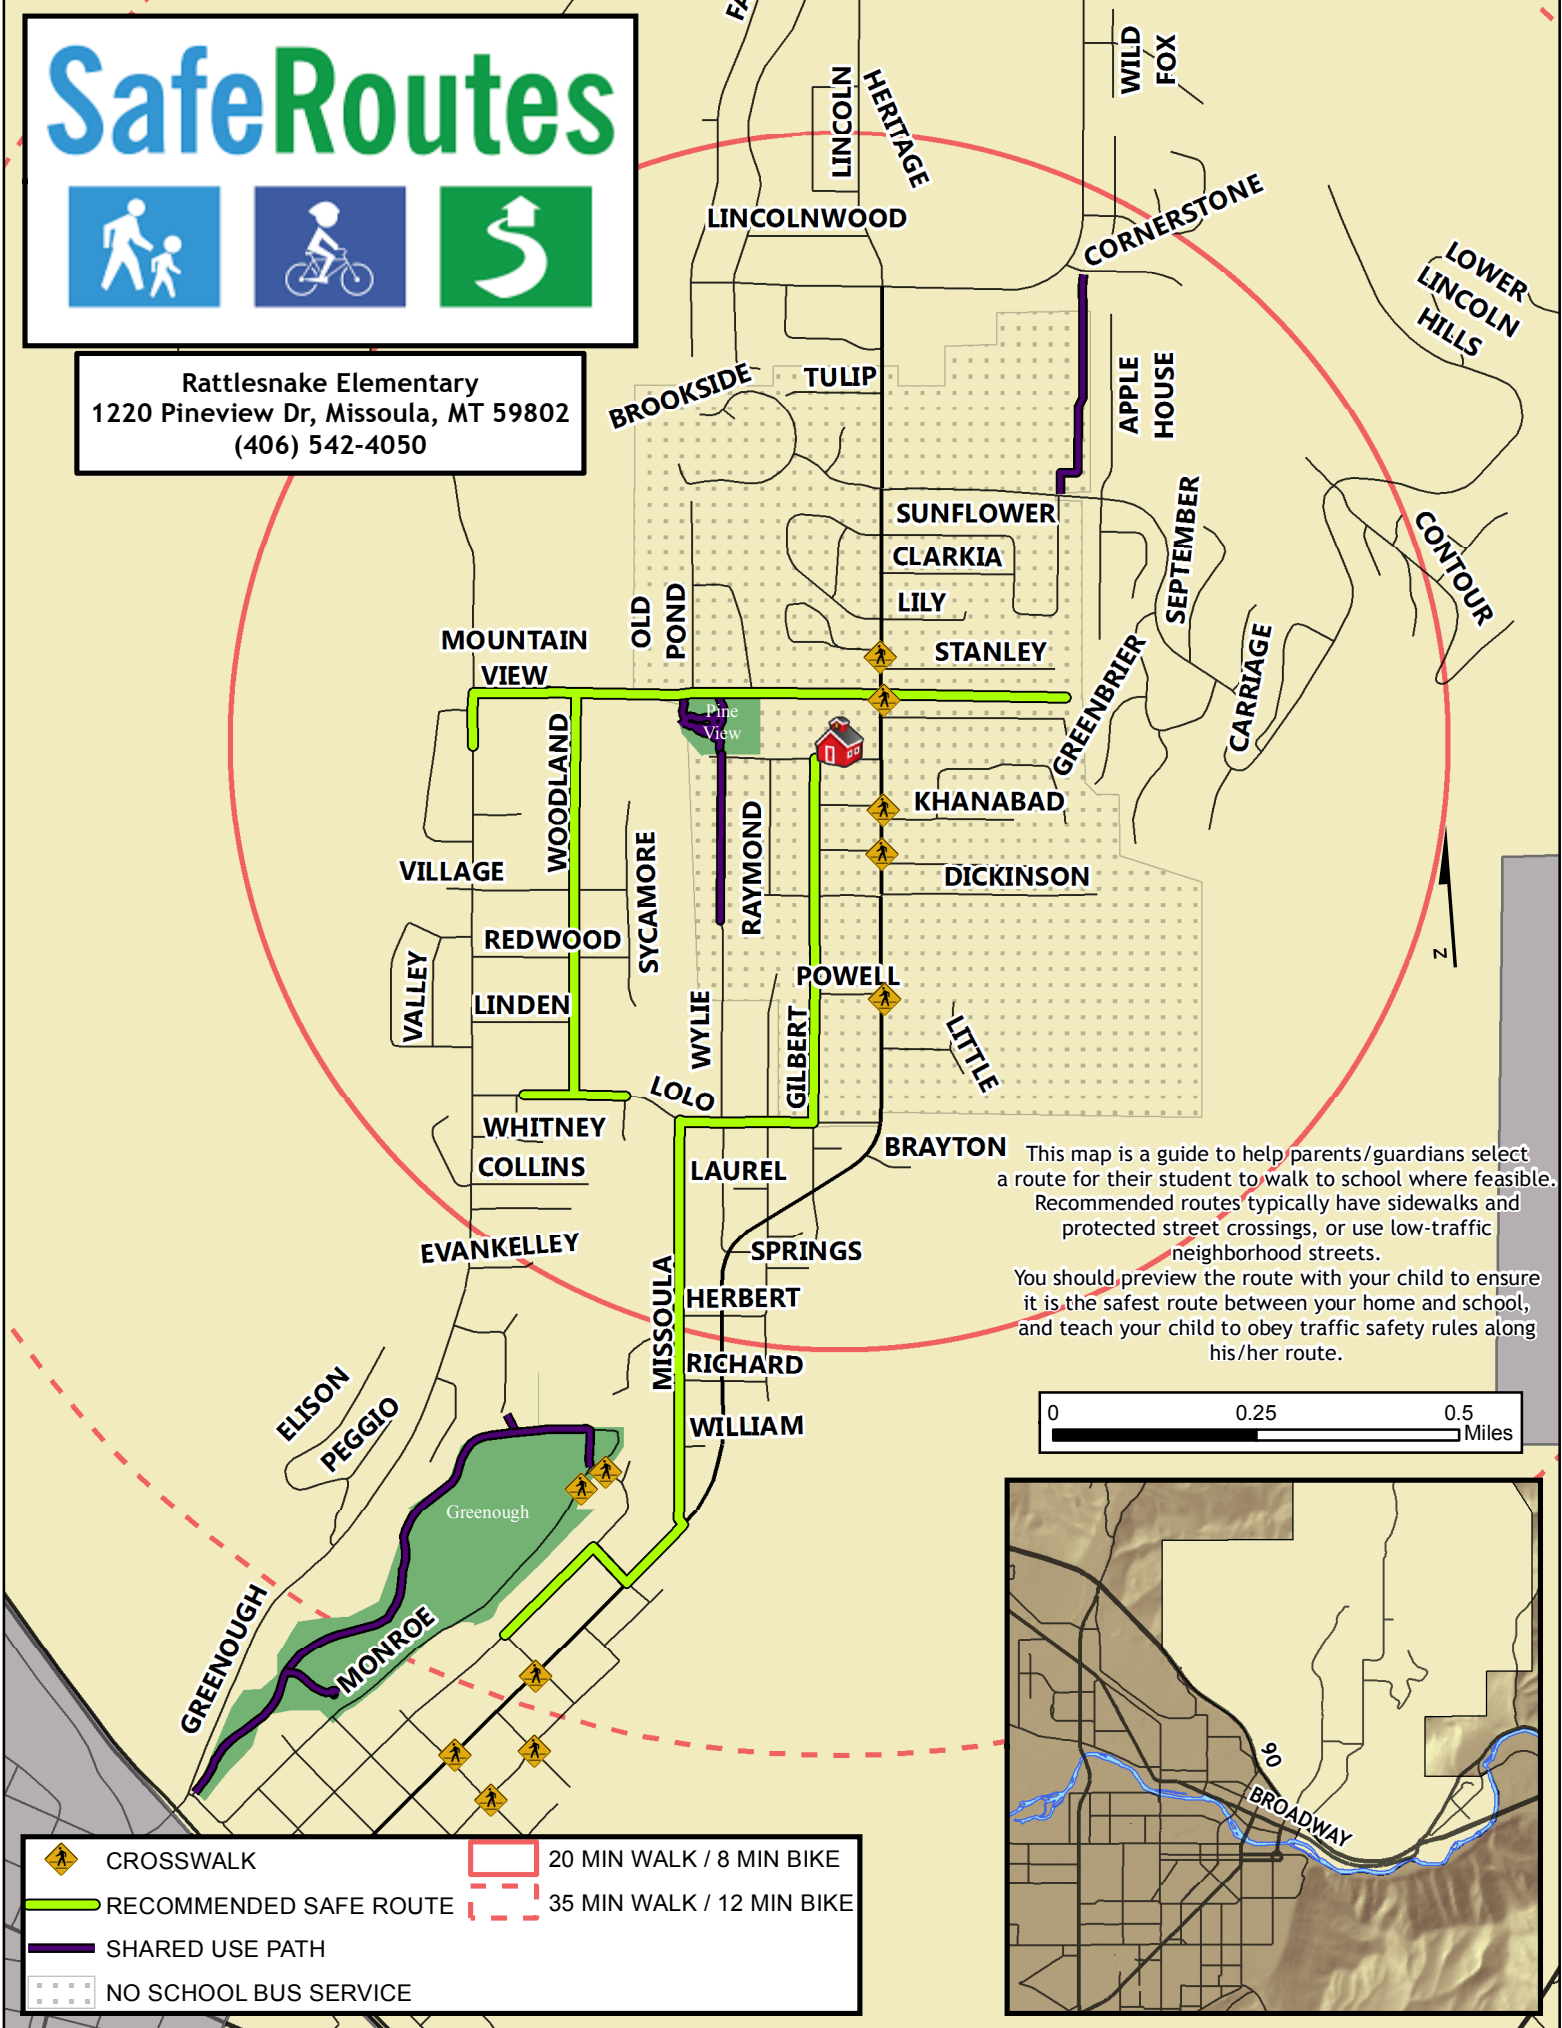

# SafeRoutes

**Rattlesnake Elementary**  
 1220 Pineview Dr, Missoula, MT 59802  
 (406) 542-4050

This map is a guide to help parents/guardians select a route for their student to walk to school where feasible. Recommended routes typically have sidewalks and protected street crossings, or use low-traffic neighborhood streets. You should preview the route with your child to ensure it is the safest route between your home and school, and teach your child to obey traffic safety rules along his/her route.

|  |                        |  |                           |
|--|------------------------|--|---------------------------|
|  | CROSSWALK              |  | 20 MIN WALK / 8 MIN BIKE  |
|  | RECOMMENDED SAFE ROUTE |  | 35 MIN WALK / 12 MIN BIKE |
|  | SHARED USE PATH        |  |                           |
|  | NO SCHOOL BUS SERVICE  |  |                           |