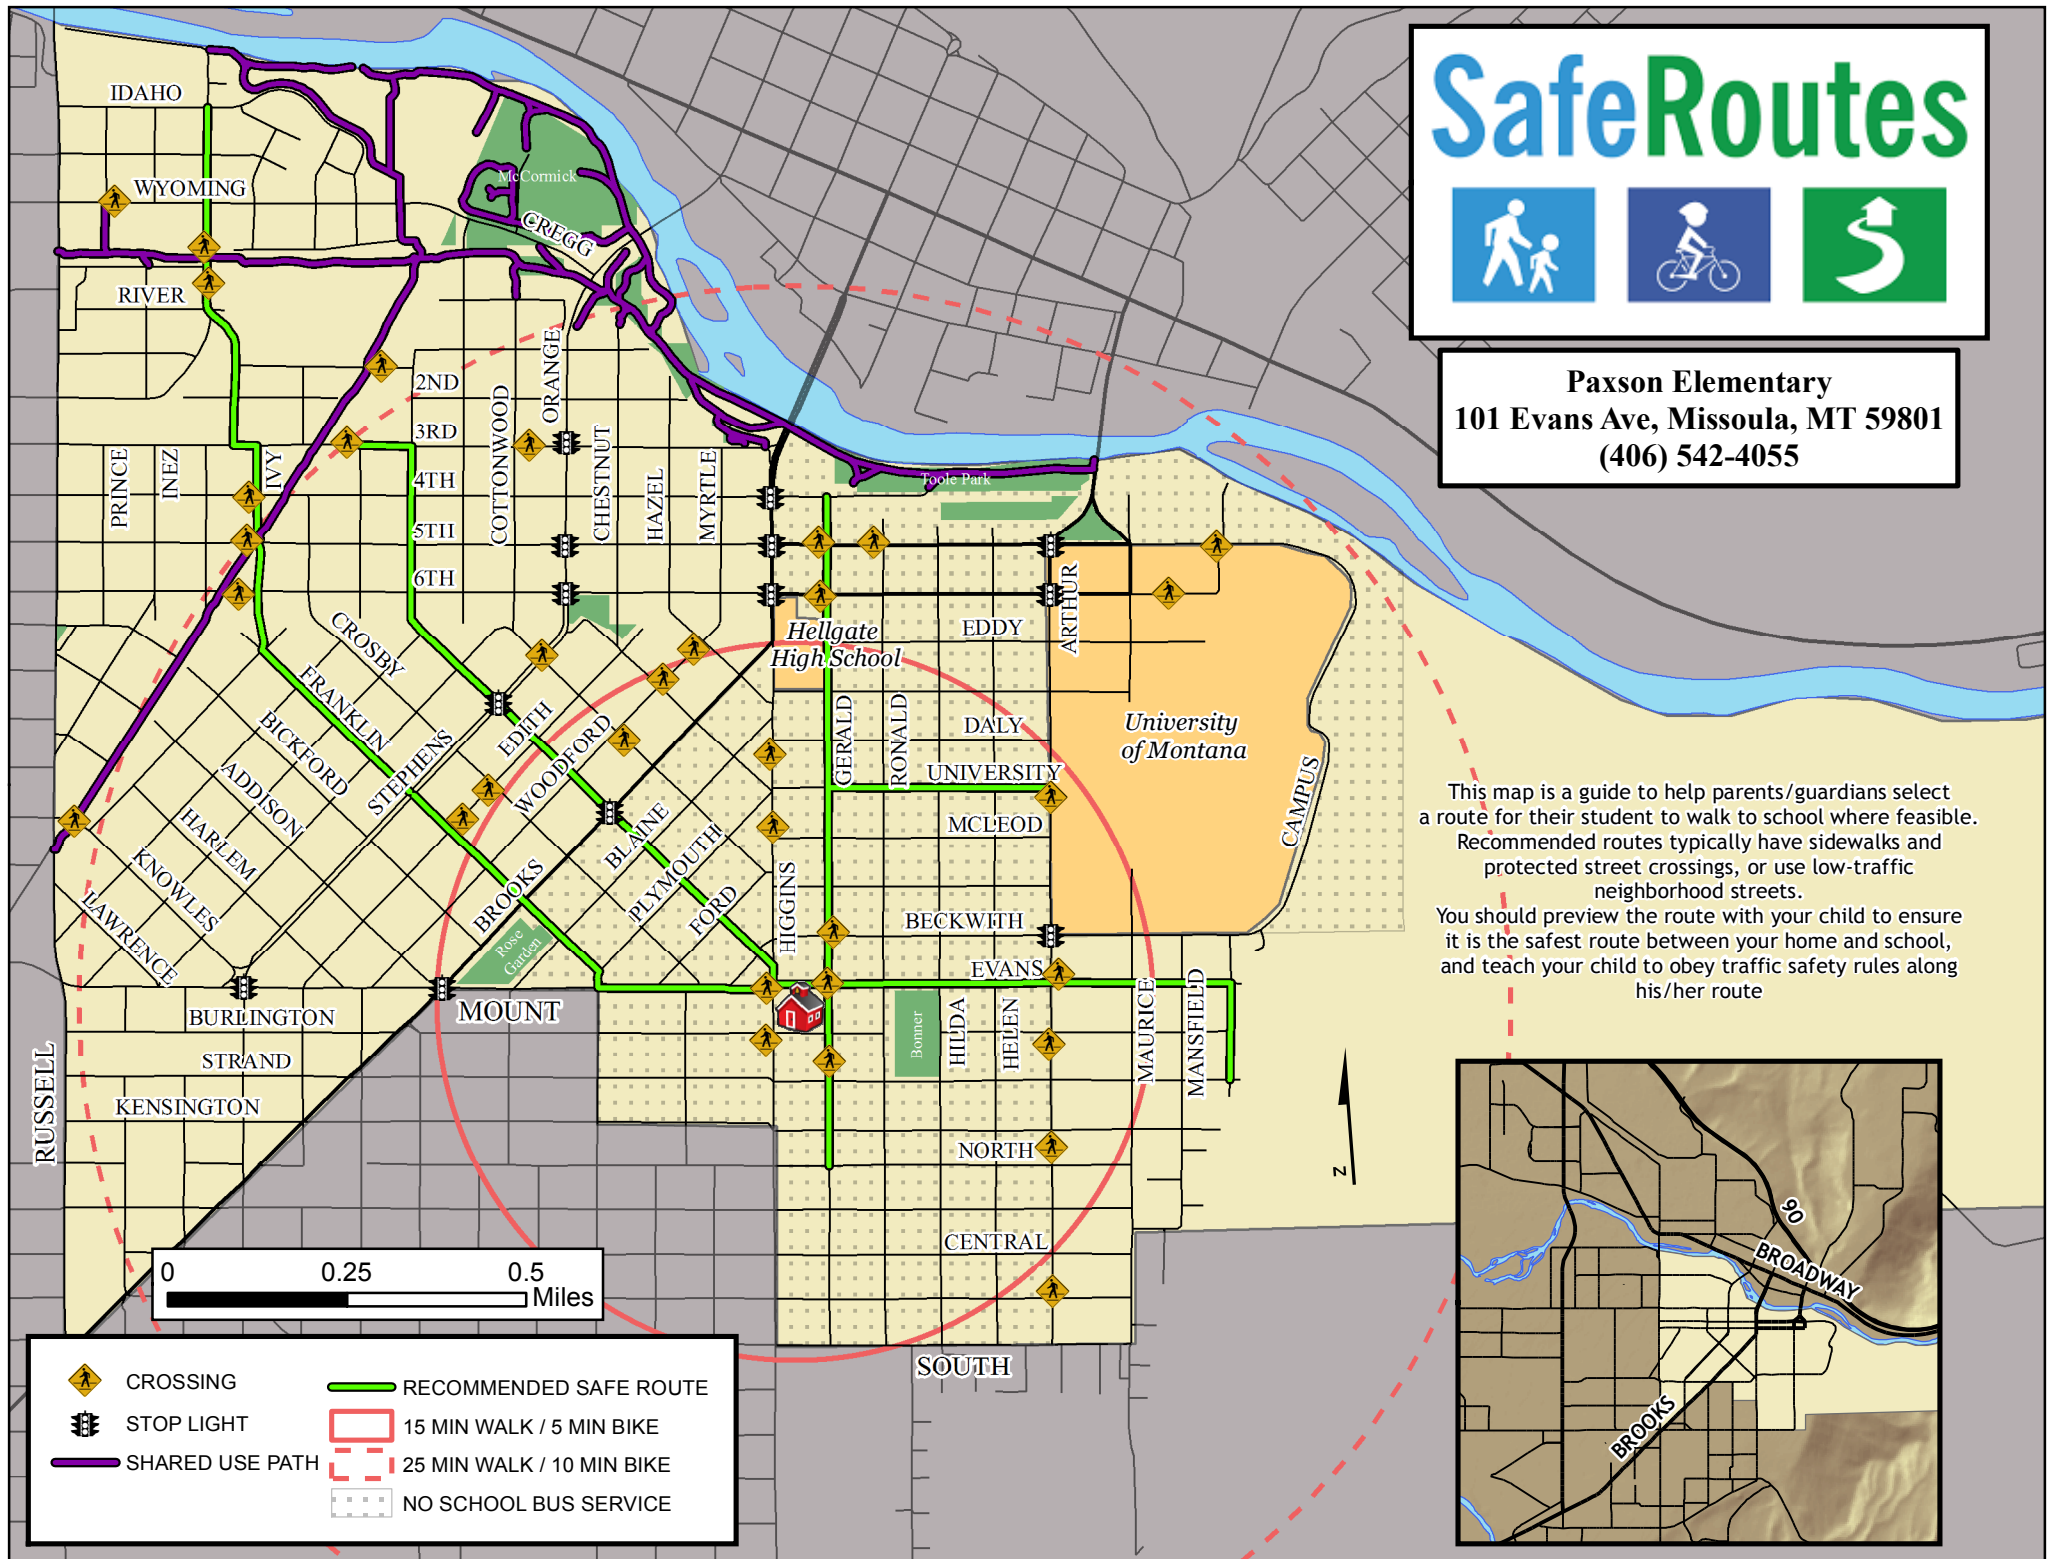

SafeRoutes

Paxson Elementary
101 Evans Ave, Missoula, MT 59801
(406) 542-4055

This map is a guide to help parents/guardians select a route for their student to walk to school where feasible. Recommended routes typically have sidewalks and protected street crossings, or use low-traffic neighborhood streets.

You should preview the route with your child to ensure it is the safest route between your home and school, and teach your child to obey traffic safety rules along his/her route

	CROSSING		RECOMMENDED SAFE ROUTE
	STOP LIGHT		15 MIN WALK / 5 MIN BIKE
	SHARED USE PATH		25 MIN WALK / 10 MIN BIKE
			NO SCHOOL BUS SERVICE