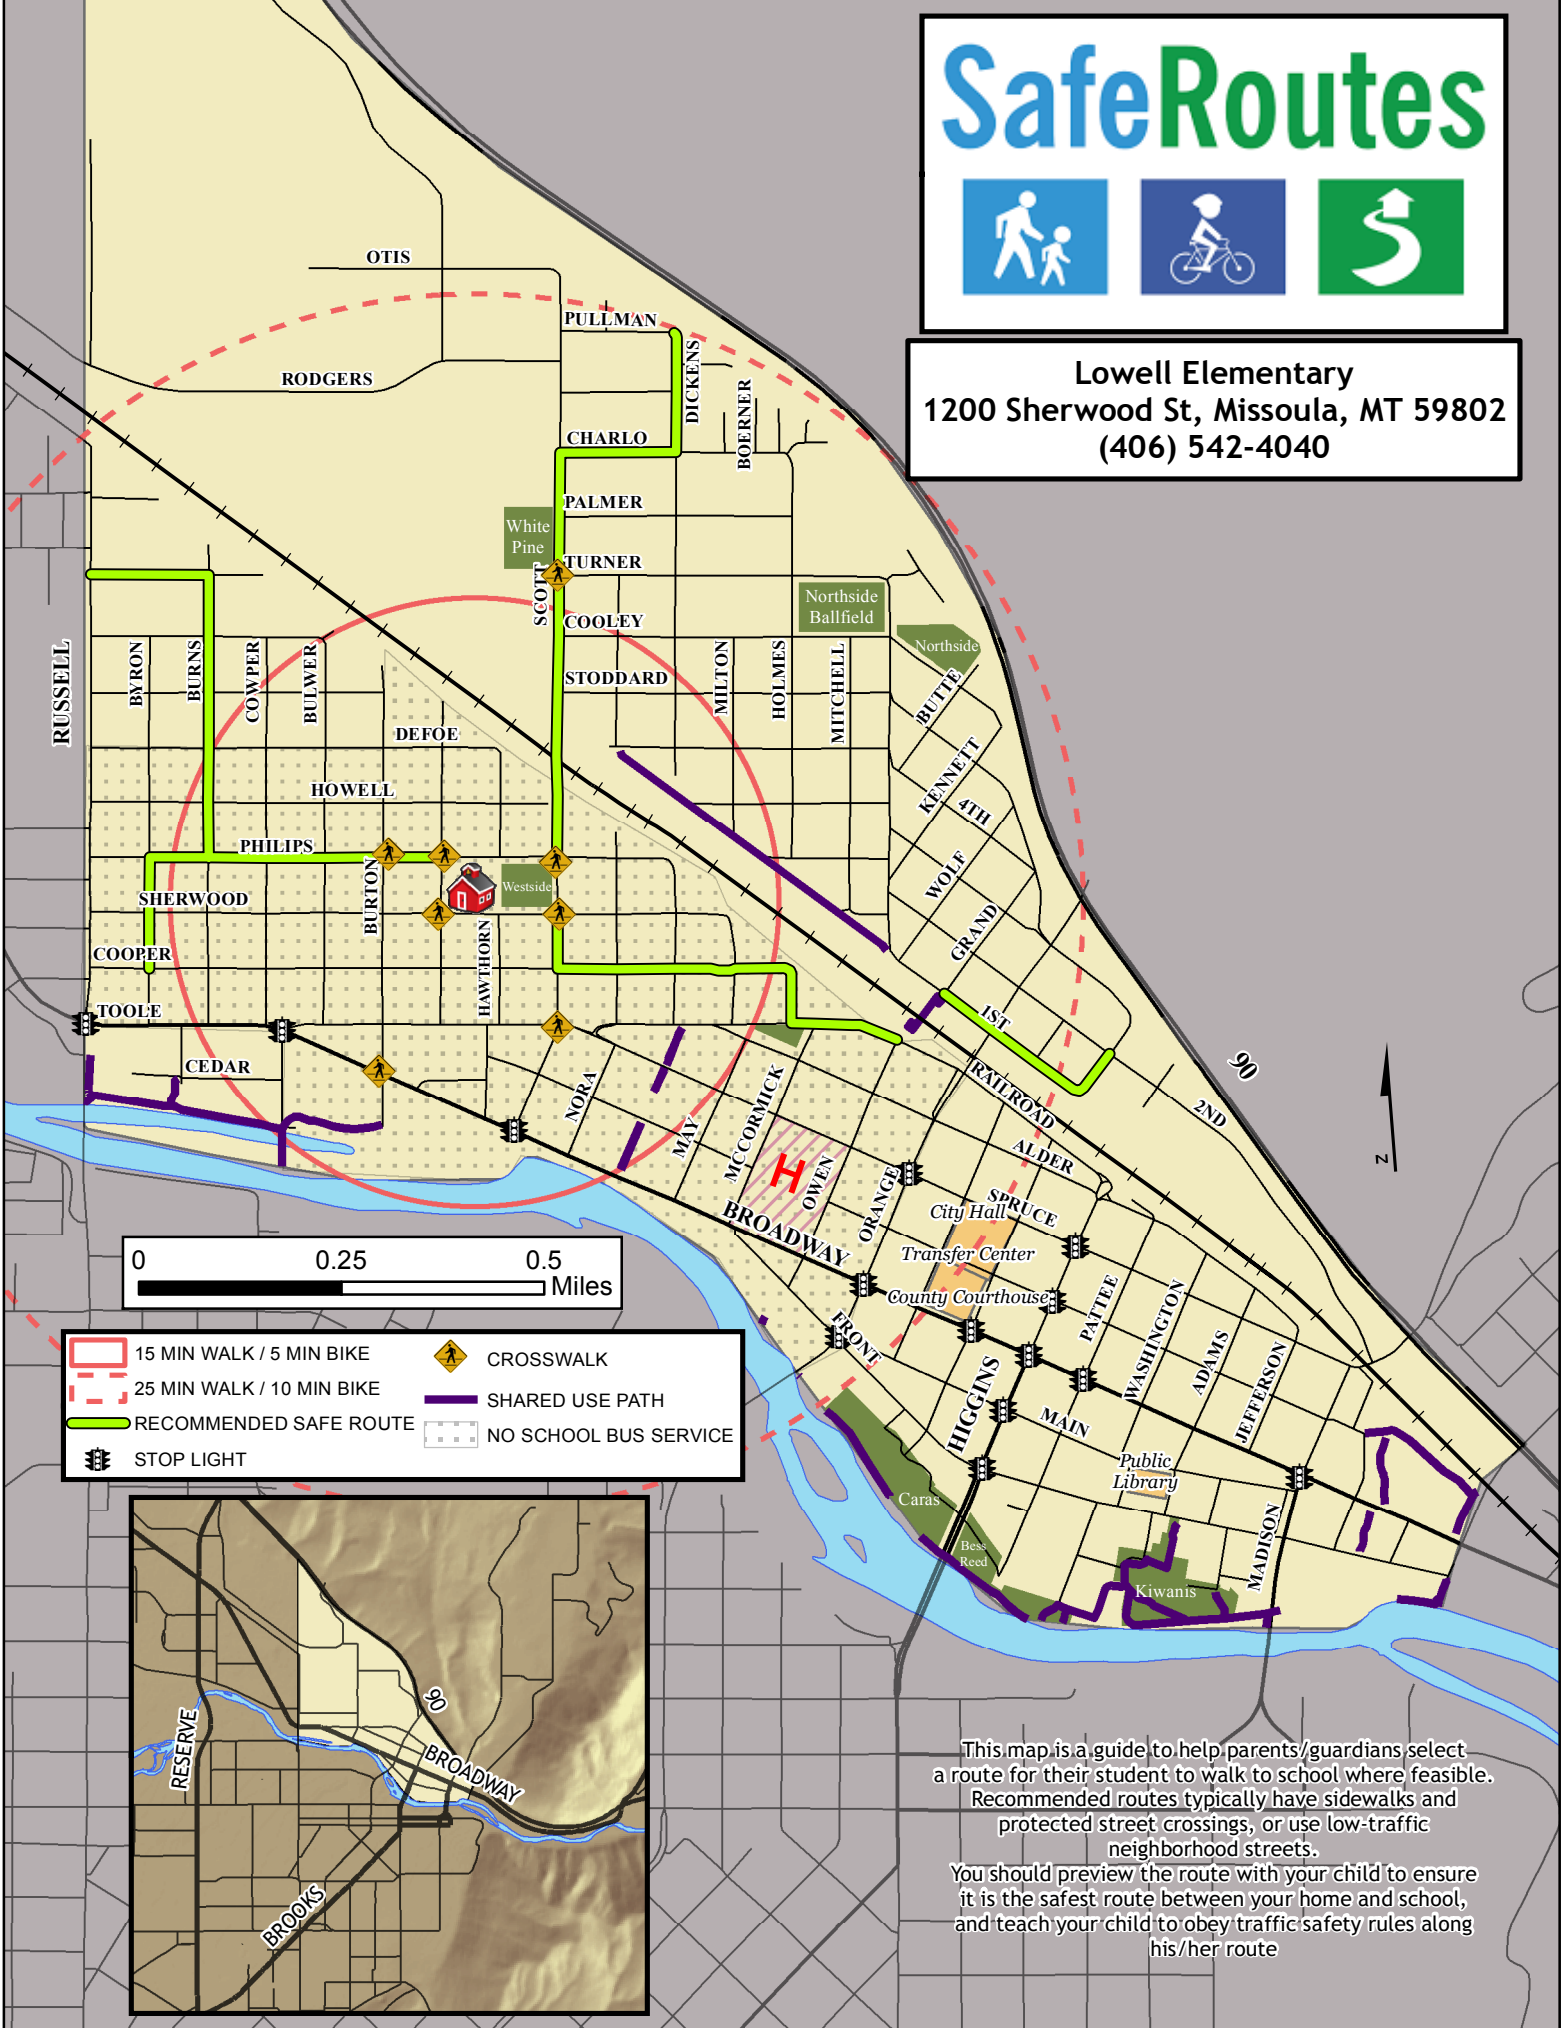

SafeRoutes

Lowell Elementary
 1200 Sherwood St, Missoula, MT 59802
 (406) 542-4040

	15 MIN WALK / 5 MIN BIKE		CROSSWALK
	25 MIN WALK / 10 MIN BIKE		SHARED USE PATH
	RECOMMENDED SAFE ROUTE		NO SCHOOL BUS SERVICE
	STOP LIGHT		

This map is a guide to help parents/guardians select a route for their student to walk to school where feasible. Recommended routes typically have sidewalks and protected street crossings, or use low-traffic neighborhood streets. You should preview the route with your child to ensure it is the safest route between your home and school, and teach your child to obey traffic safety rules along his/her route.