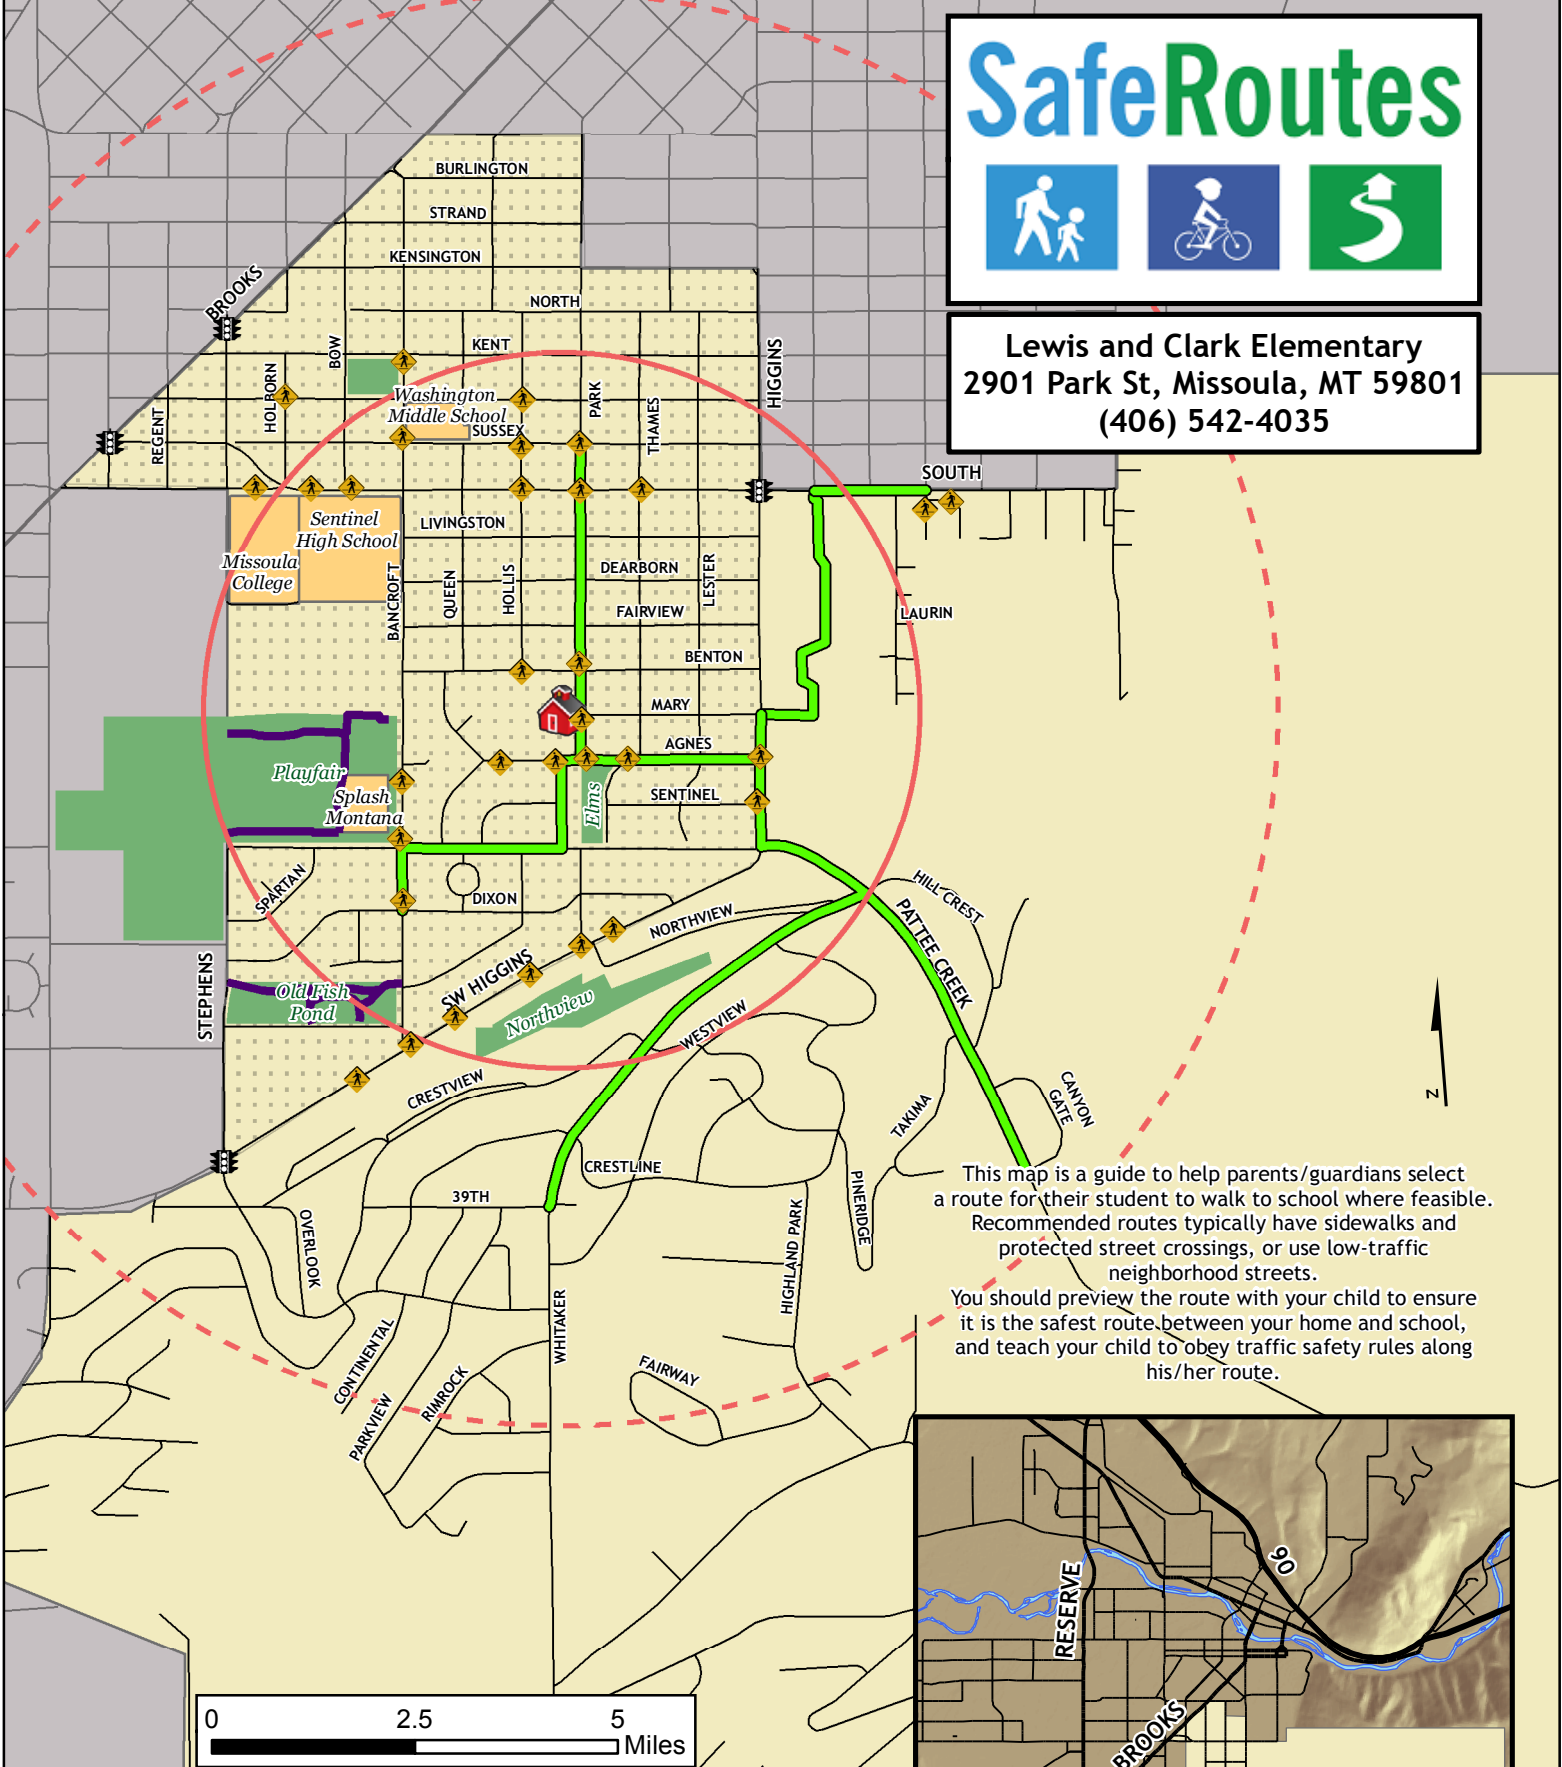

# SafeRoutes

**Lewis and Clark Elementary**  
 2901 Park St, Missoula, MT 59801  
 (406) 542-4035

This map is a guide to help parents/guardians select a route for their student to walk to school where feasible. Recommended routes typically have sidewalks and protected street crossings, or use low-traffic neighborhood streets. You should preview the route with your child to ensure it is the safest route between your home and school, and teach your child to obey traffic safety rules along his/her route.

- STOP LIGHT
- CROSSWALK
- 15 MIN WALK / 5 MIN BIKE
- 30 MIN WALK / 10 MIN BIKE
- NO SCHOOL BUS SERVICE
- RECOMMENDED SAFE ROUTES
- SHARED USE PATH