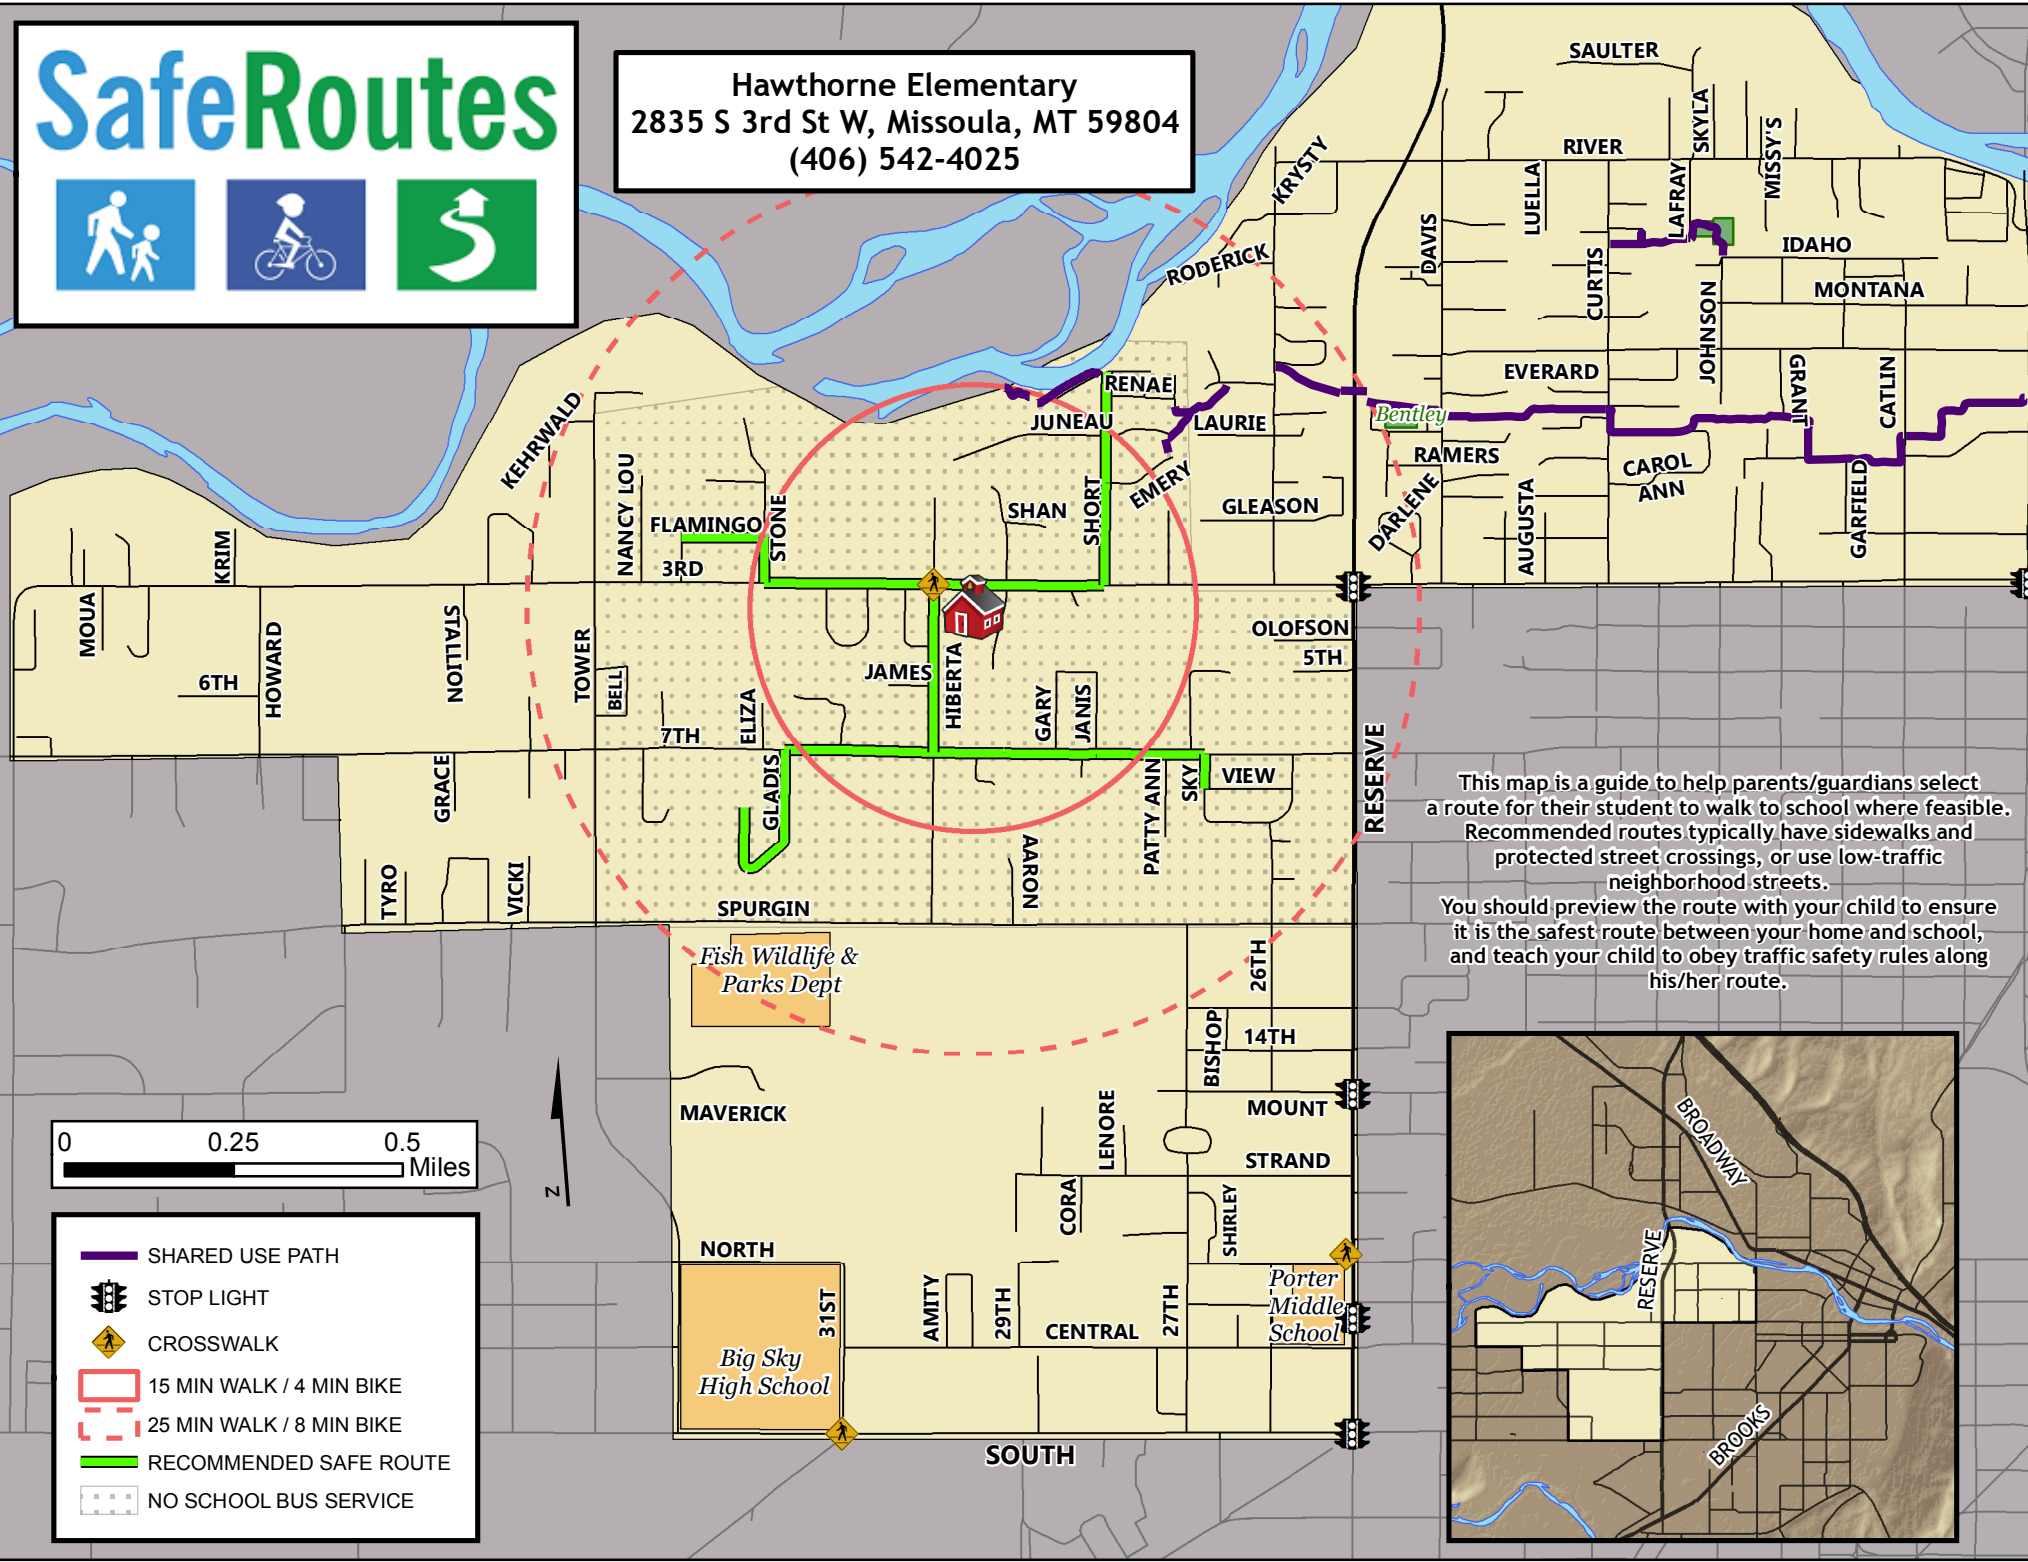

SafeRoutes

Hawthorne Elementary
2835 S 3rd St W, Missoula, MT 59804
(406) 542-4025

This map is a guide to help parents/guardians select a route for their student to walk to school where feasible. Recommended routes typically have sidewalks and protected street crossings, or use low-traffic neighborhood streets. You should preview the route with your child to ensure it is the safest route between your home and school, and teach your child to obey traffic safety rules along his/her route.

- SHARED USE PATH
- STOP LIGHT
- CROSSWALK
- 15 MIN WALK / 4 MIN BIKE
- 25 MIN WALK / 8 MIN BIKE
- RECOMMENDED SAFE ROUTE
- NO SCHOOL BUS SERVICE