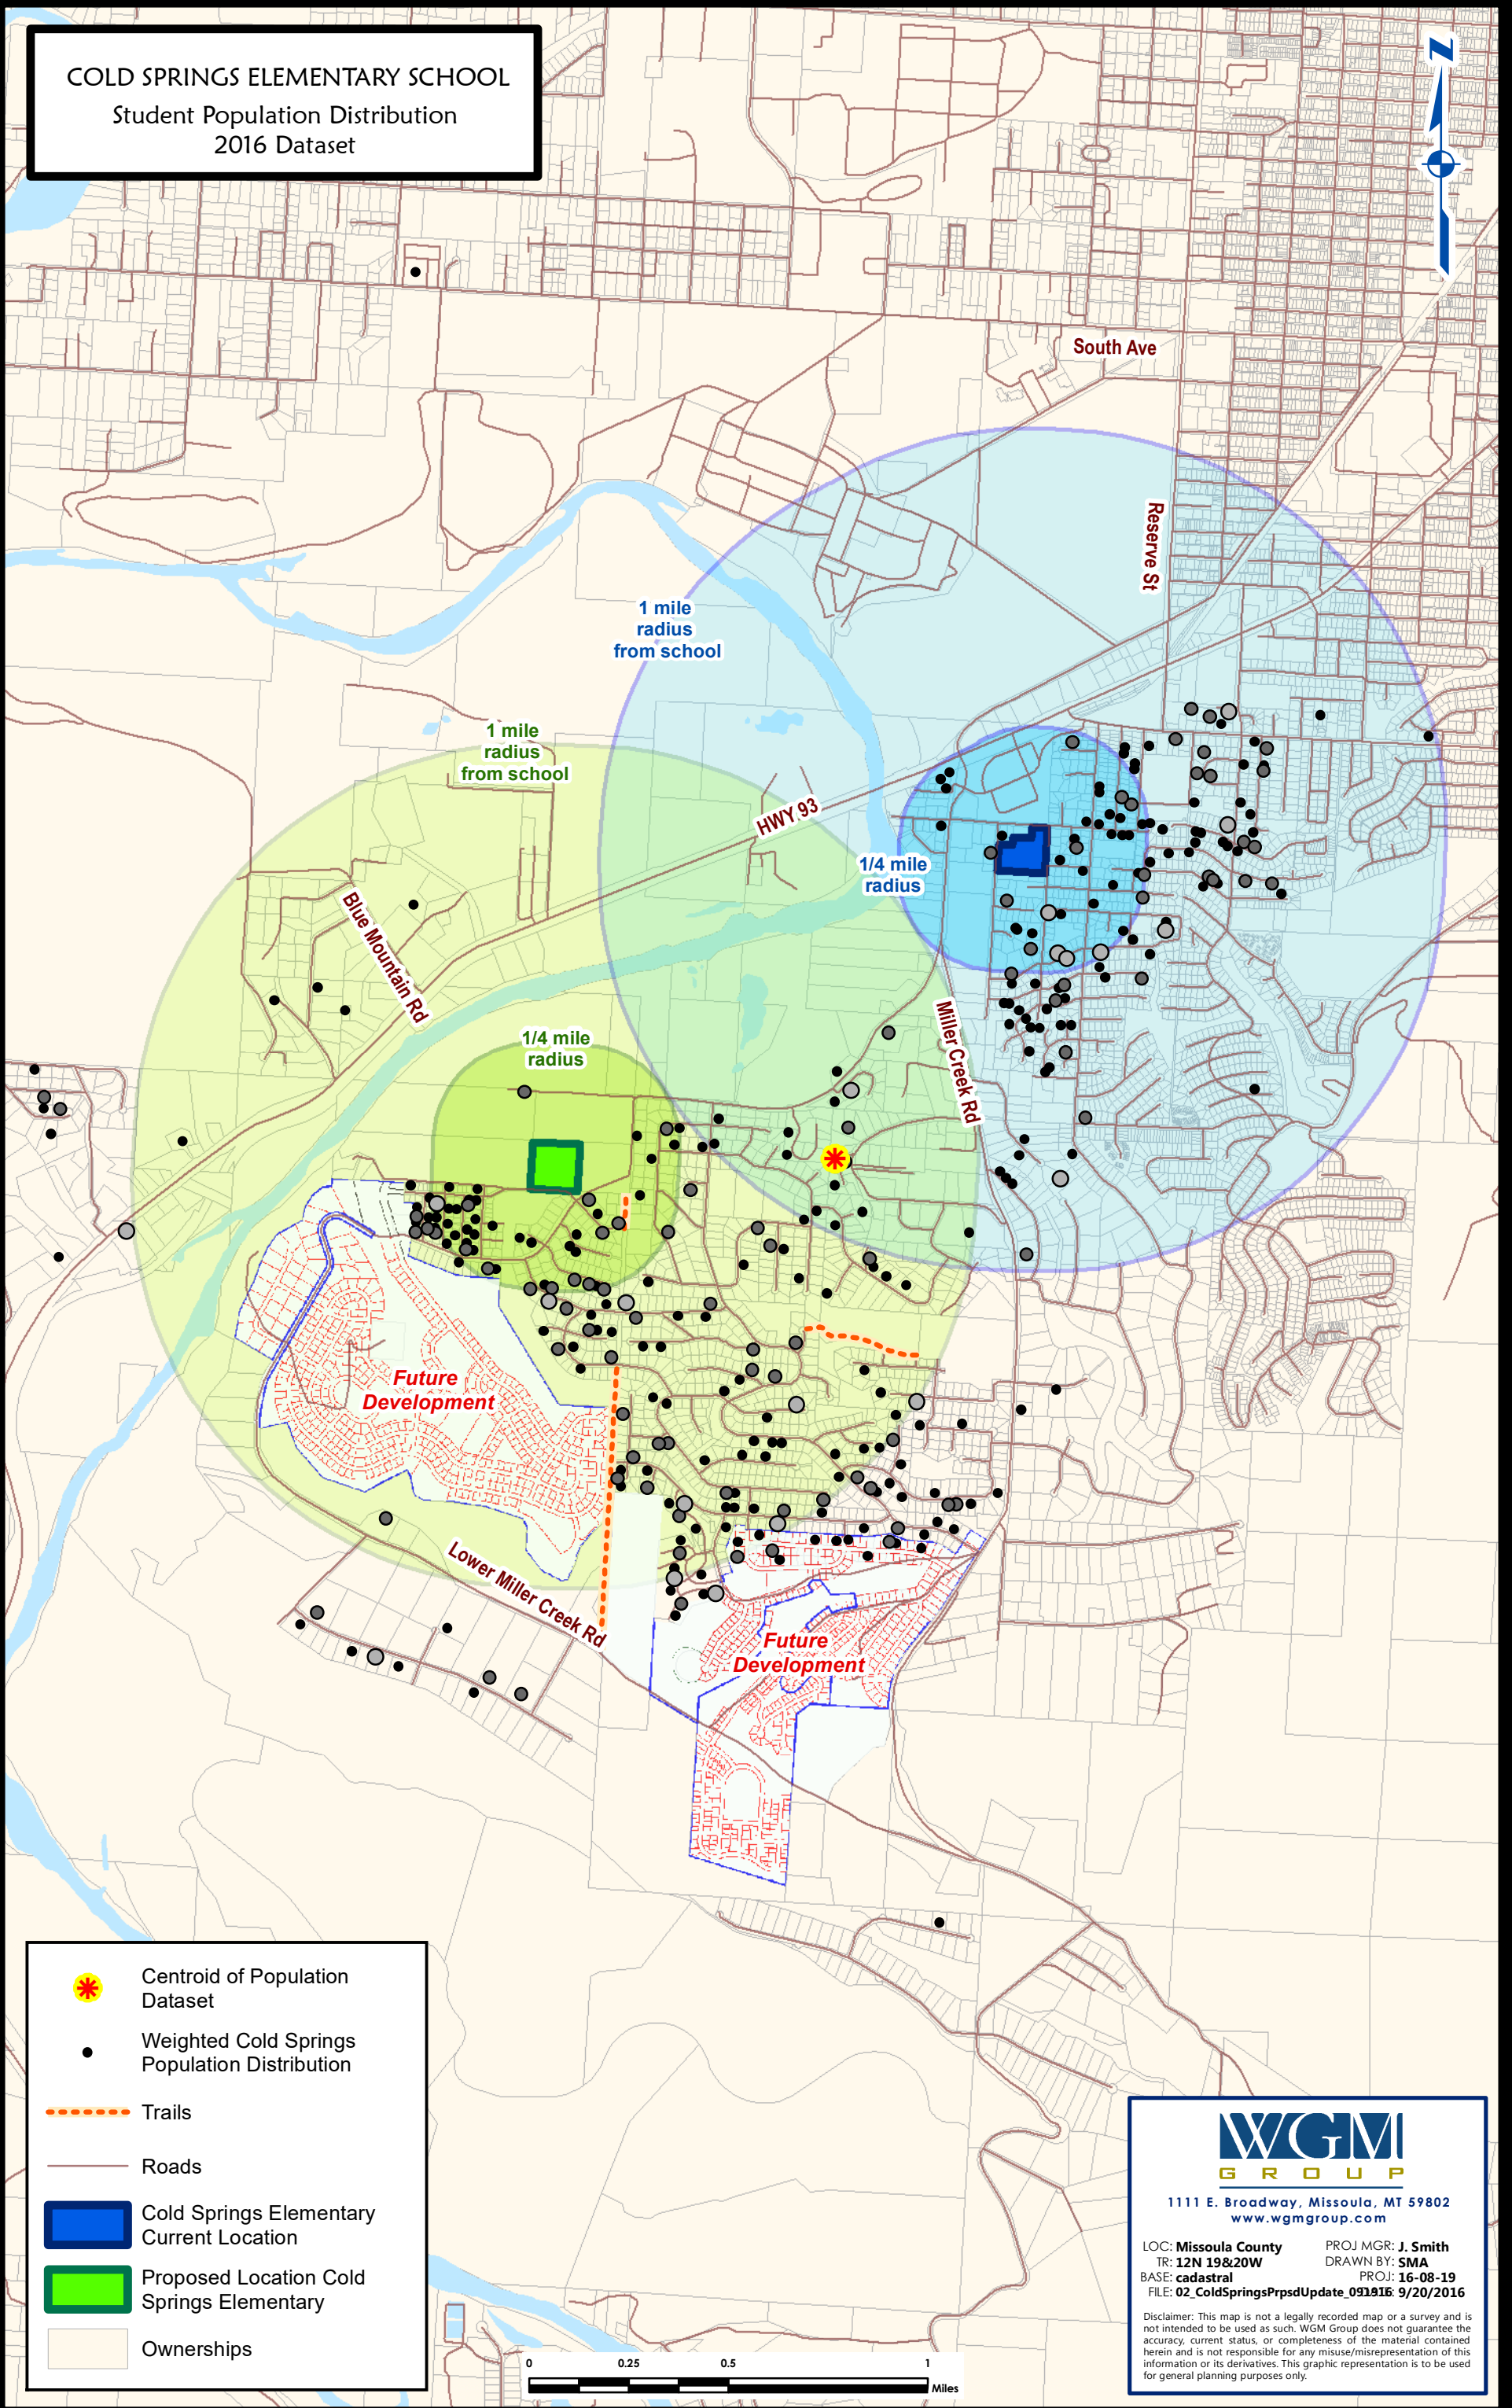

COLD SPRINGS ELEMENTARY SCHOOL
 Student Population Distribution
 2016 Dataset

-  Centroid of Population Dataset
-  Weighted Cold Springs Population Distribution
-  Trails
-  Roads
-  Cold Springs Elementary Current Location
-  Proposed Location Cold Springs Elementary
-  Ownerships

WGM
GROUP

1111 E. Broadway, Missoula, MT 59802
www.wgmgroup.com

LOC: Missoula County PROJ MGR: J. Smith
 TR: 12N 19&20W DRAWN BY: SMA
 BASE: cadastral PROJ: 16-08-19
 FILE: 02_ColdSpringsPrpsdUpdate_091816: 9/20/2016

Disclaimer: This map is not a legally recorded map or a survey and is not intended to be used as such. WGM Group does not guarantee the accuracy, current status, or completeness of the material contained herein and is not responsible for any misuse/misrepresentation of this information or its derivatives. This graphic representation is to be used for general planning purposes only.