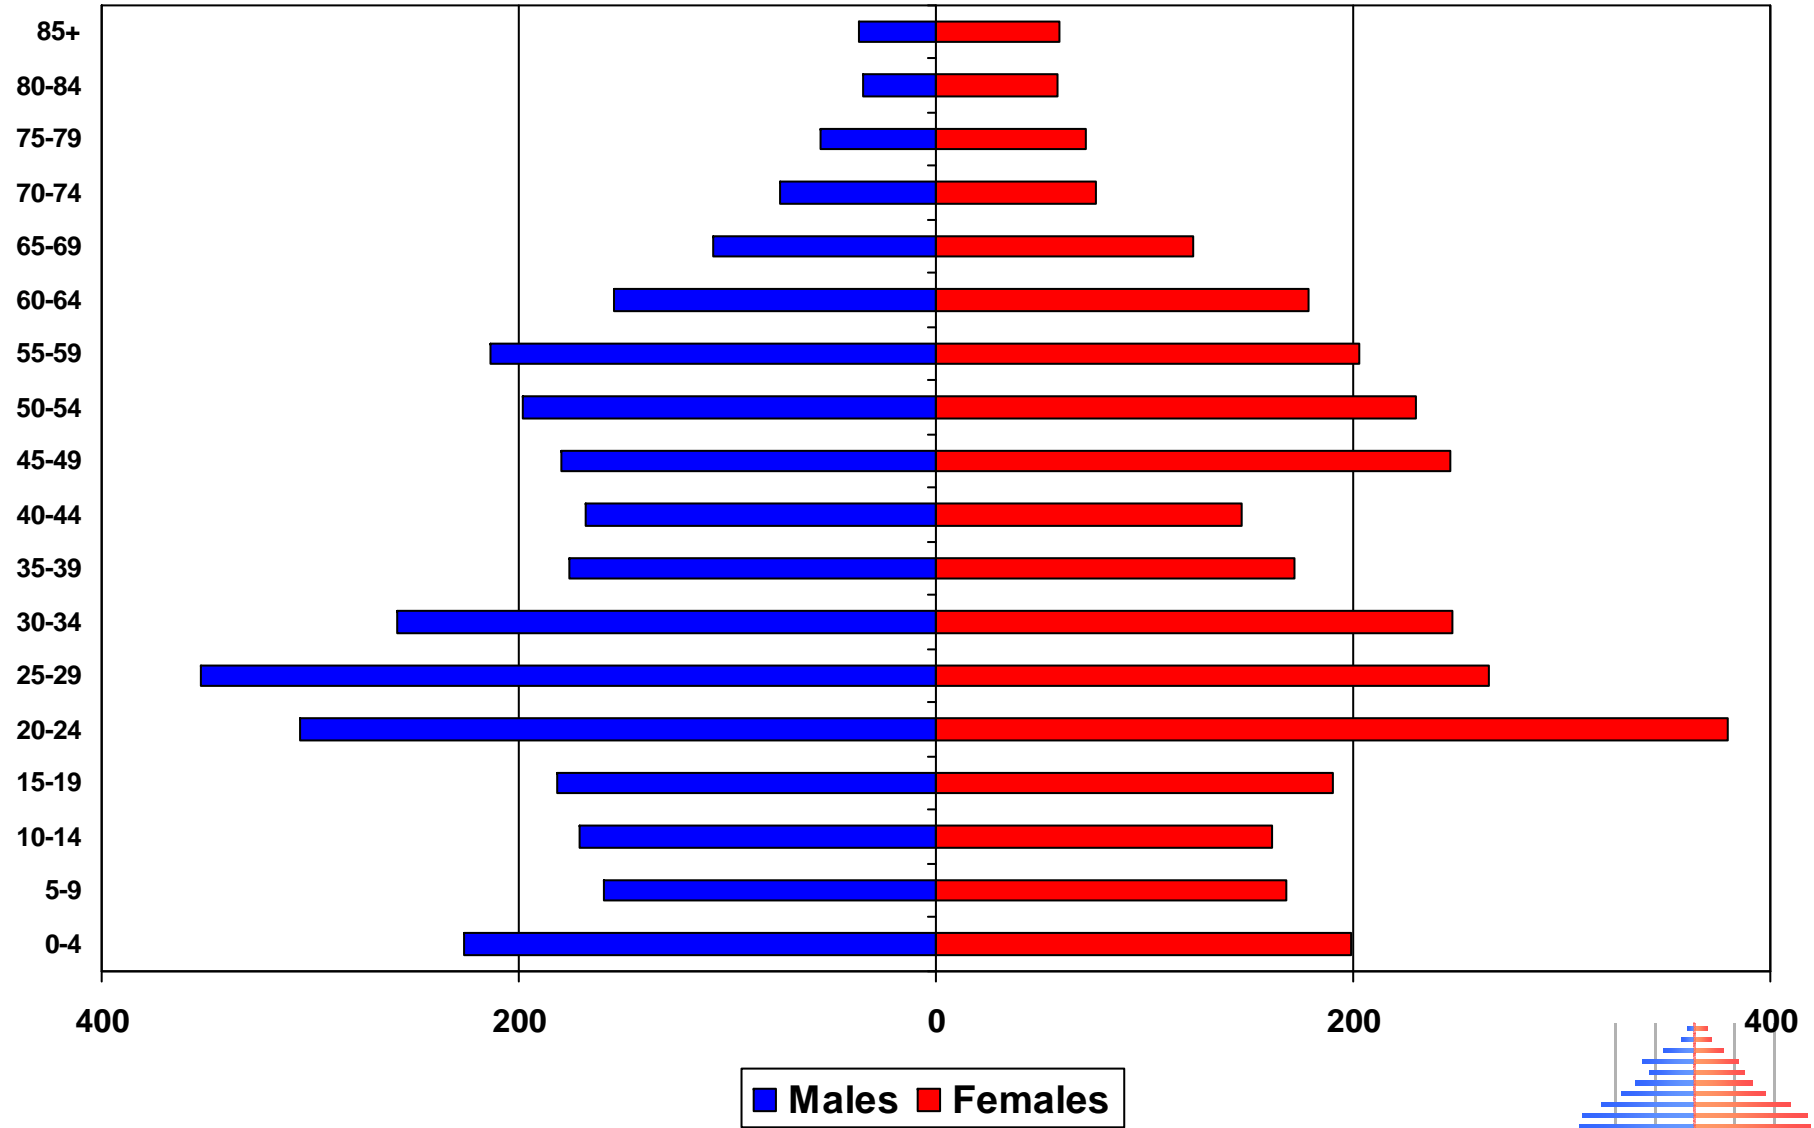

Missoula County Public Schools

Missoula Public Schools Total

Chief Charlo Elementary

■ Males ■ Females

Cold Springs Elementary

Franklin Elementary

Hawthorne Elementary

Lewis and Clark Elementary