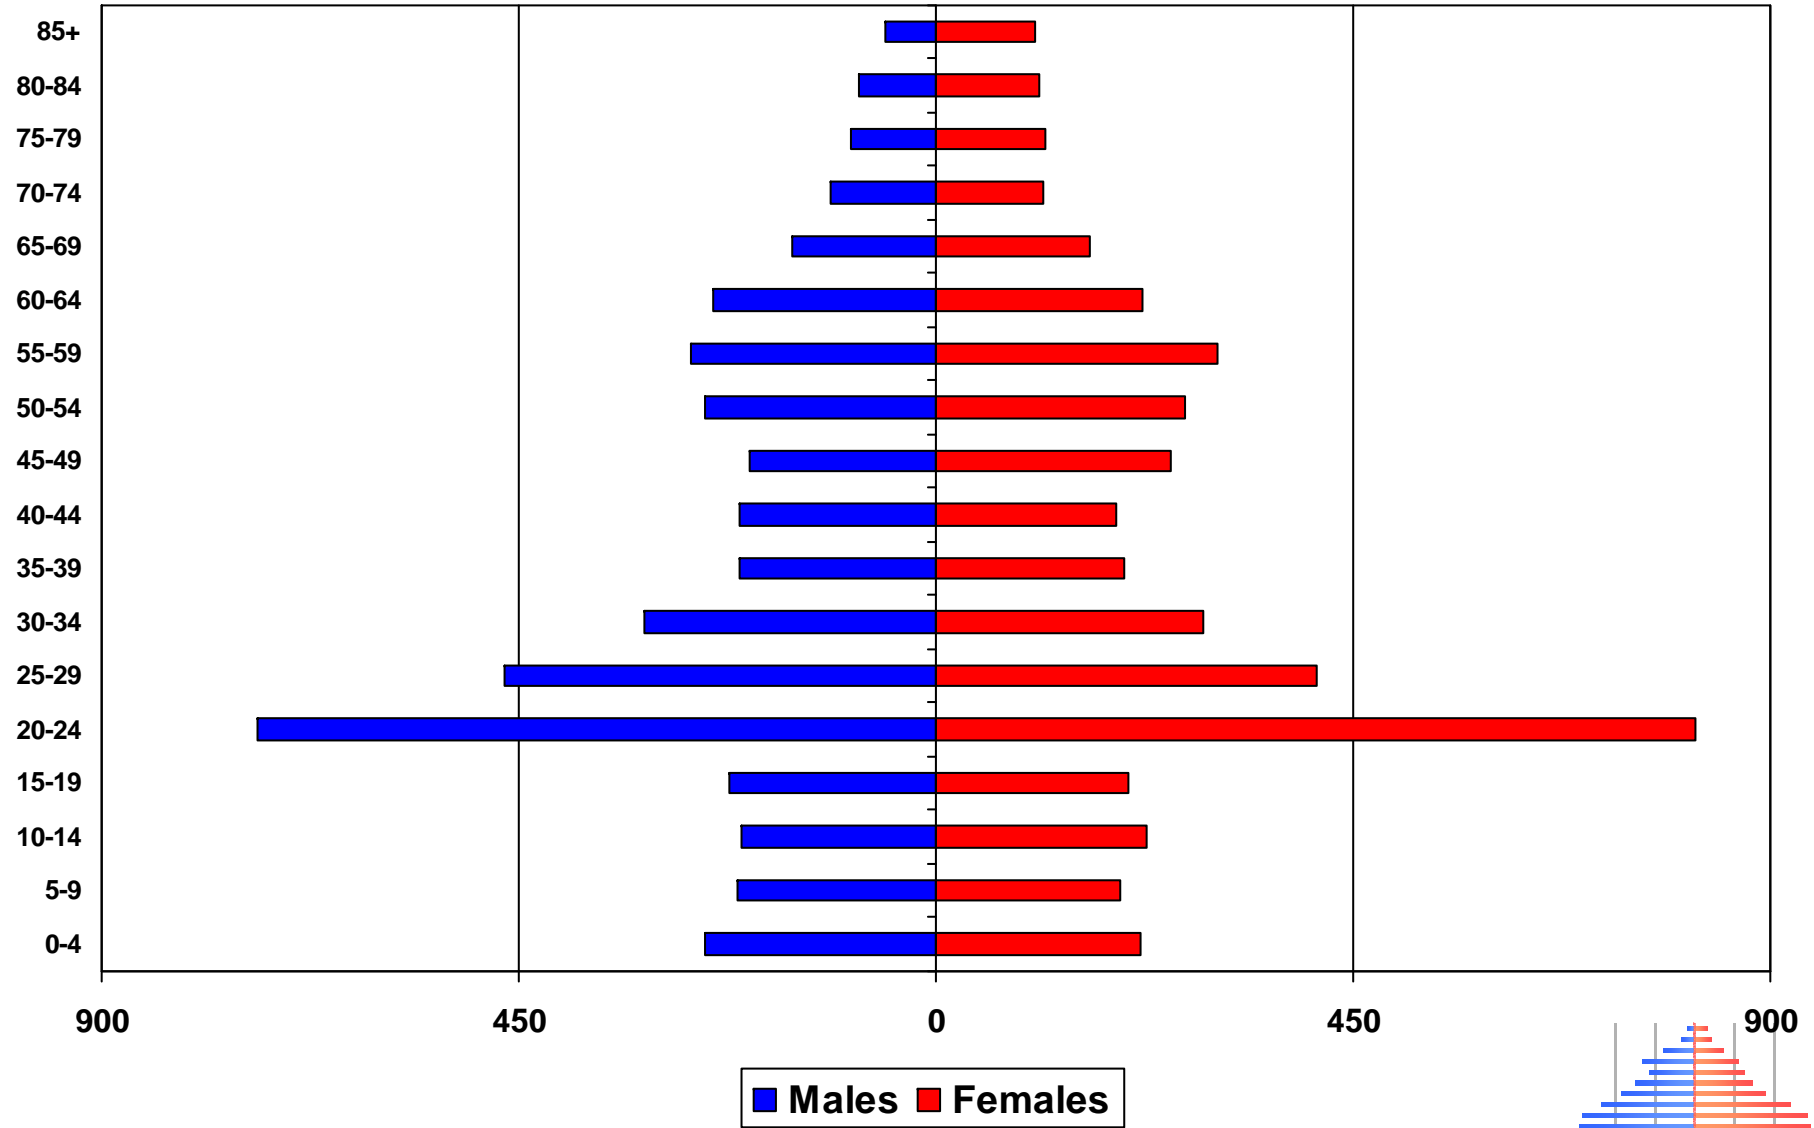

Missoula County Public Schools

Missoula Public Schools Total

Chief Charlo Elementary

■ Males ■ Females

Cold Springs Elementary

Franklin Elementary

Hawthorne Elementary

Lewis and Clark Elementary