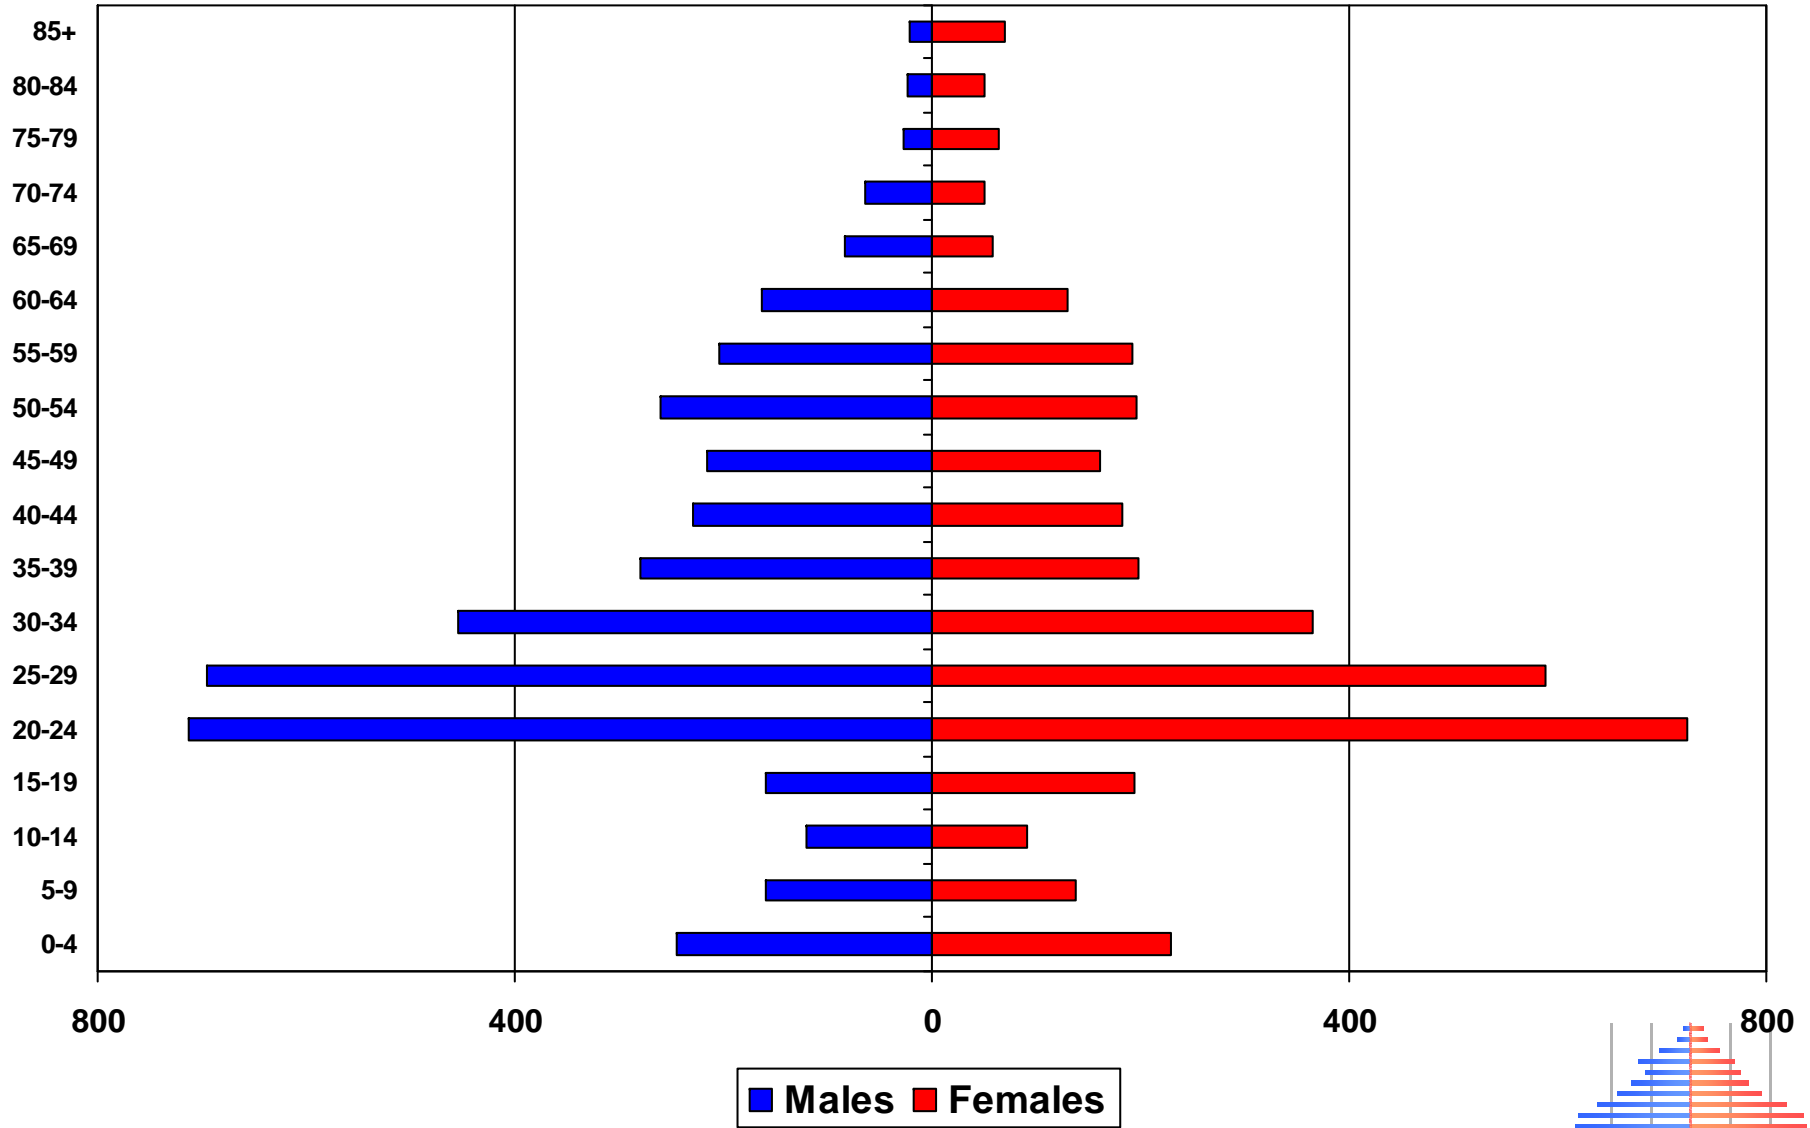

Lowell Elementary