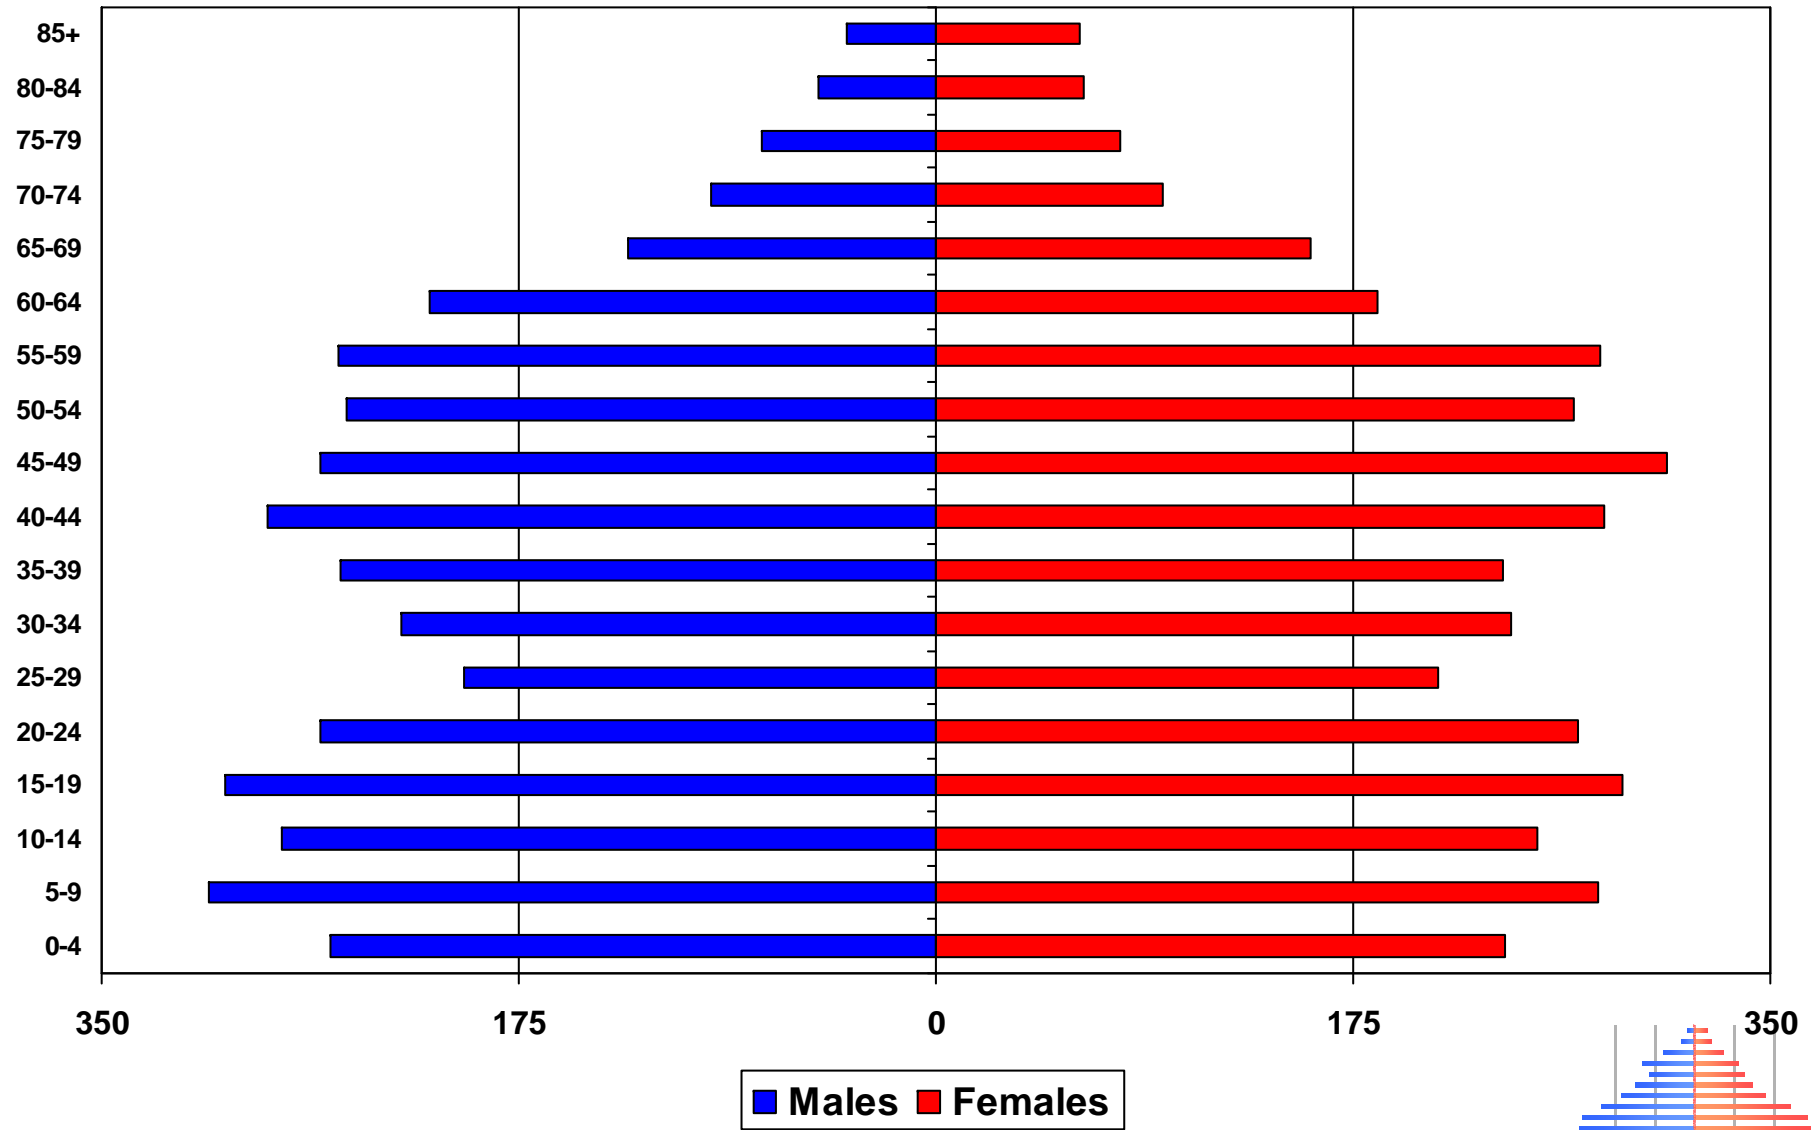

Missoula County Public Schools

Missoula Public Schools Total

Chief Charlo Elementary

■ Males ■ Females

Cold Springs Elementary

Franklin Elementary

Hawthorne Elementary

Lewis and Clark Elementary