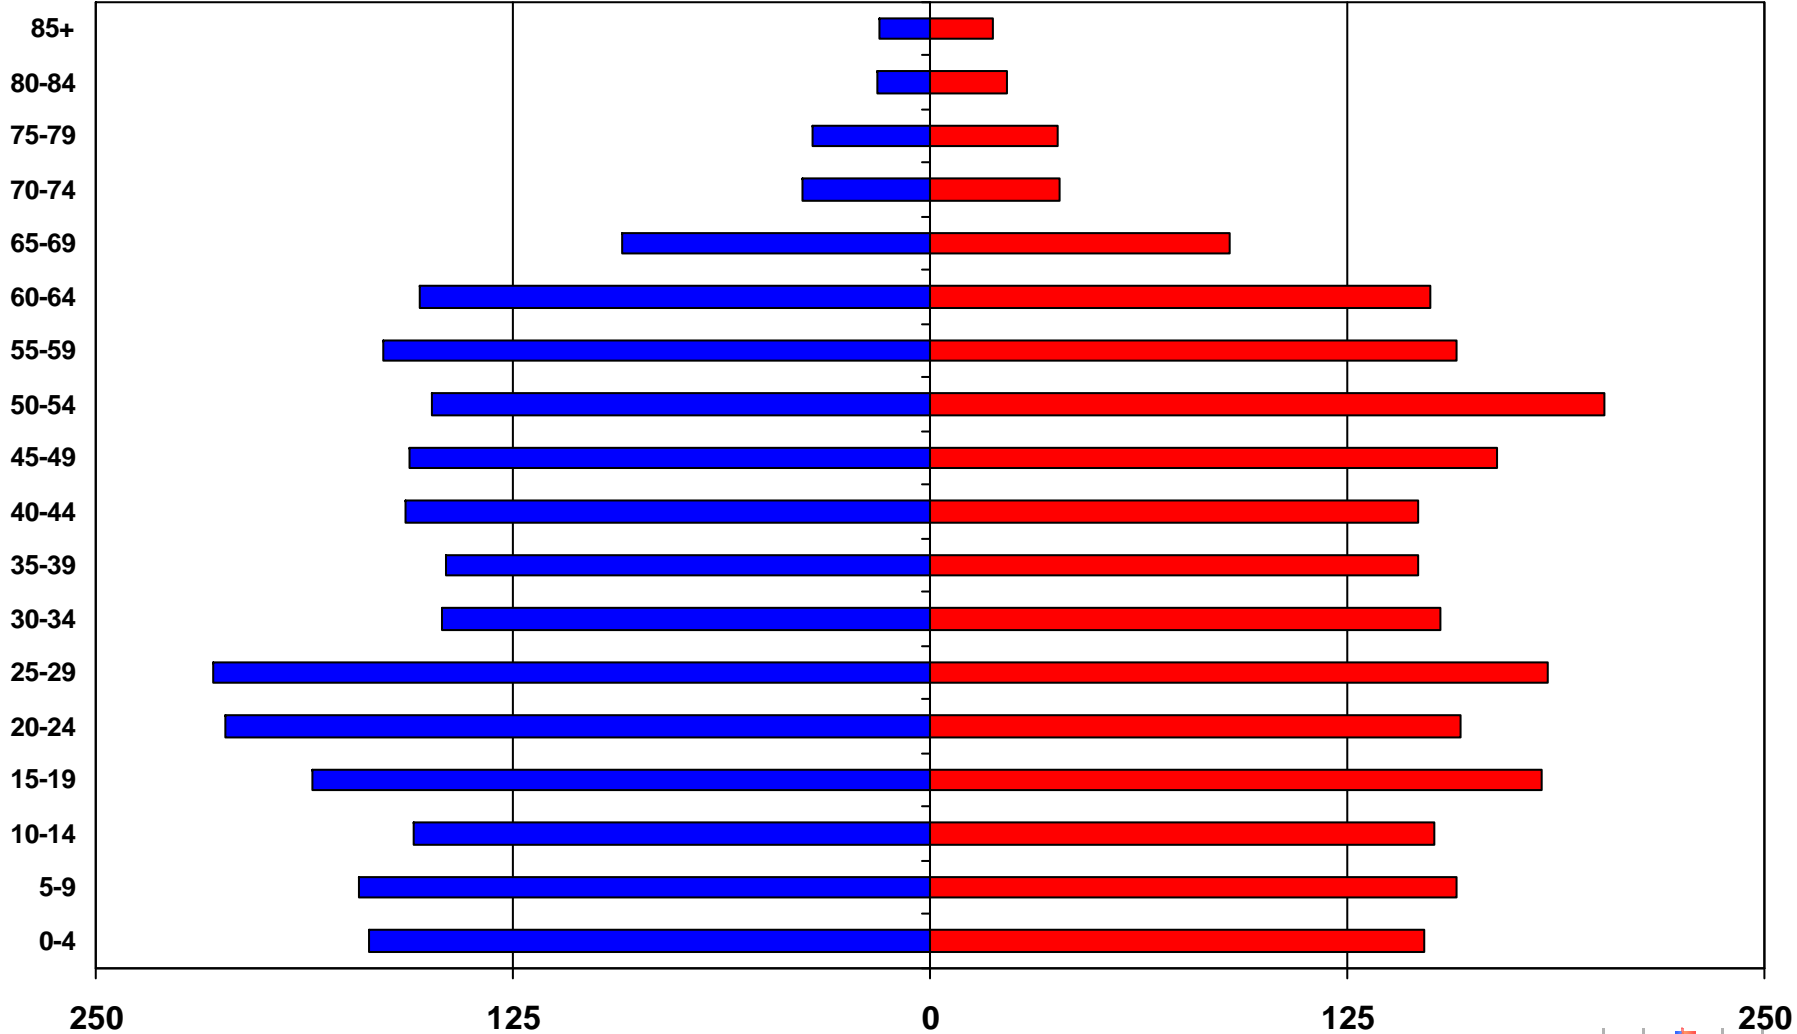

Missoula County Public Schools

Missoula Public Schools Total

Chief Charlo Elementary

■ Males ■ Females

Cold Springs Elementary

Franklin Elementary

Hawthorne Elementary

Lewis and Clark Elementary