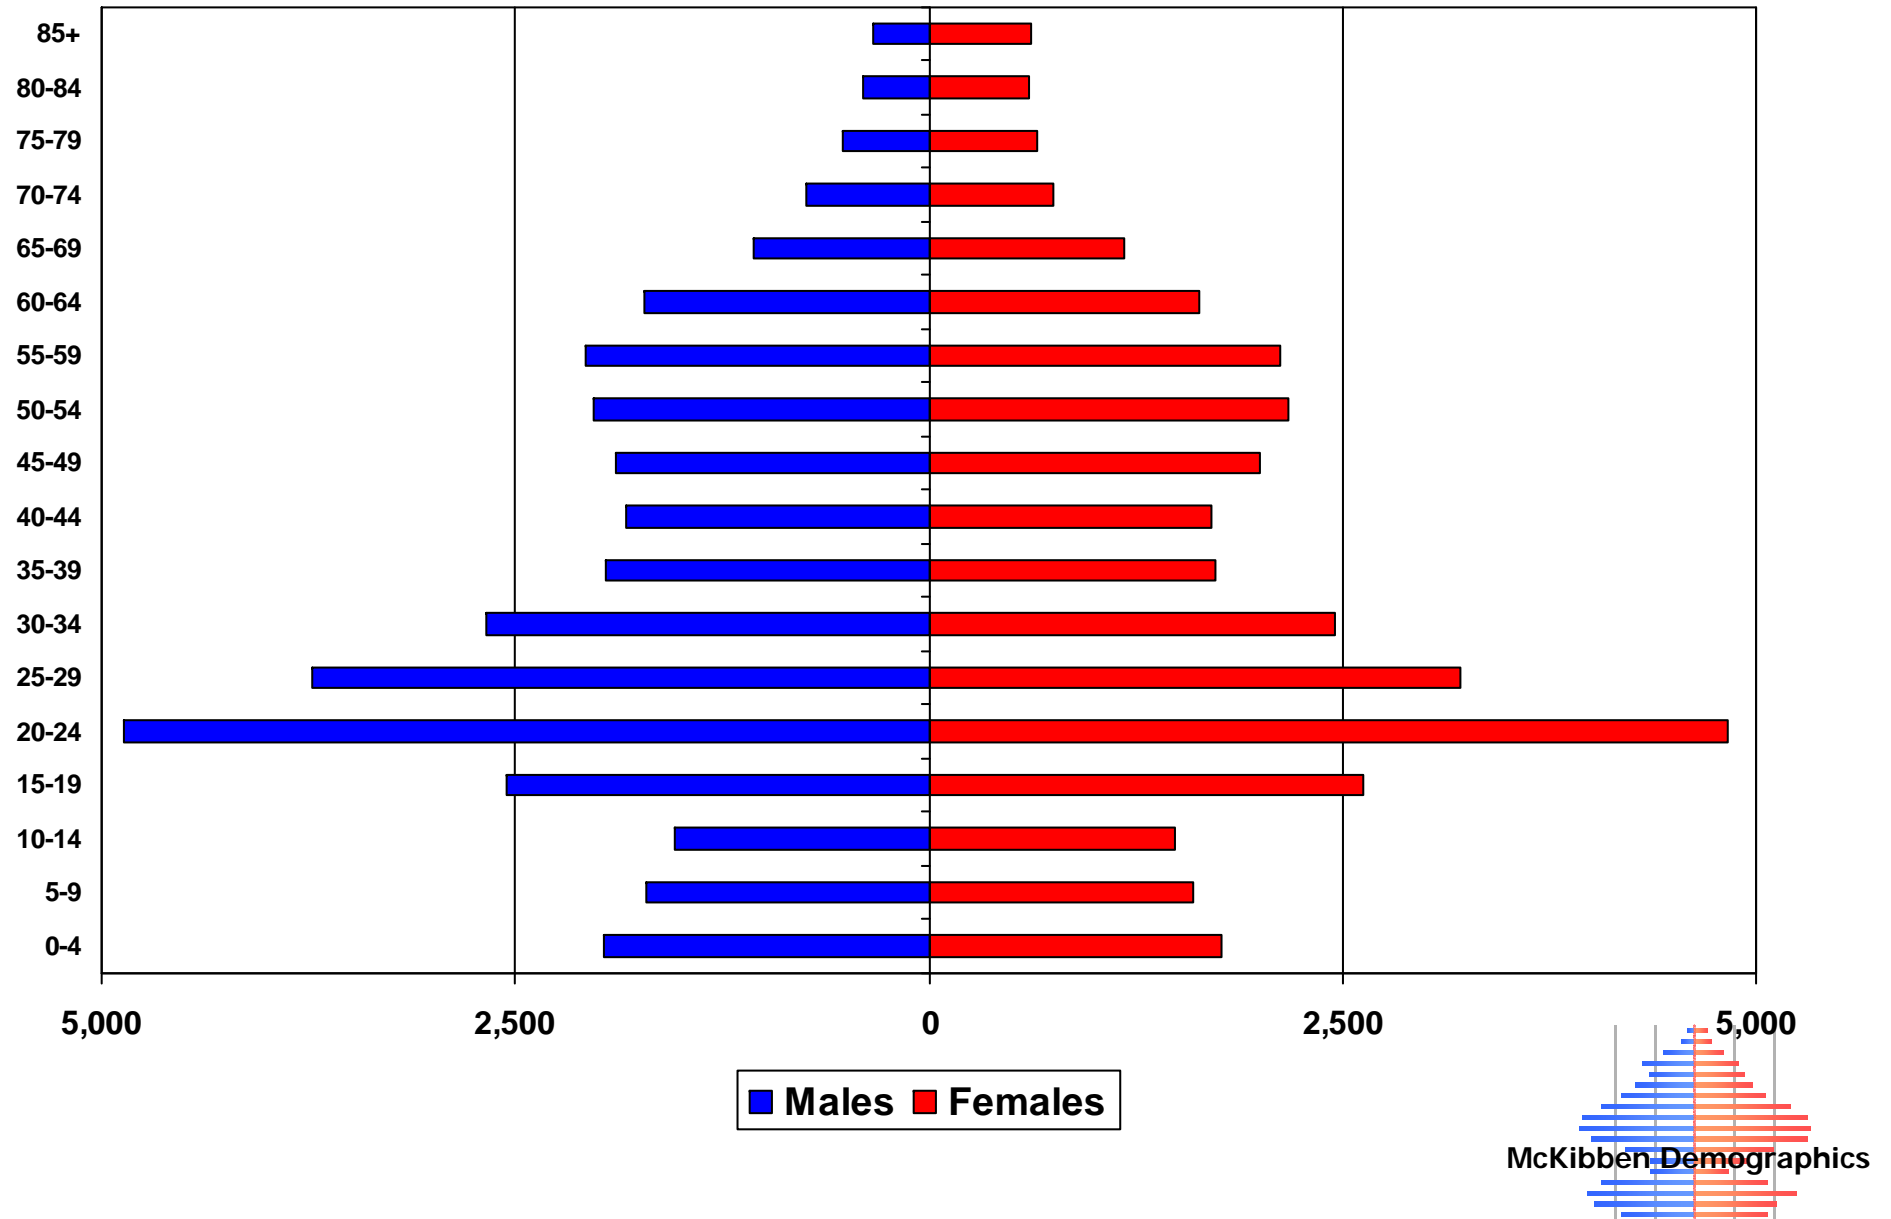

Missoula County Public Schools

Missoula Public Schools Total

Chief Charlo Elementary

■ Males ■ Females

Cold Springs Elementary

Franklin Elementary

Hawthorne Elementary

Lewis and Clark Elementary