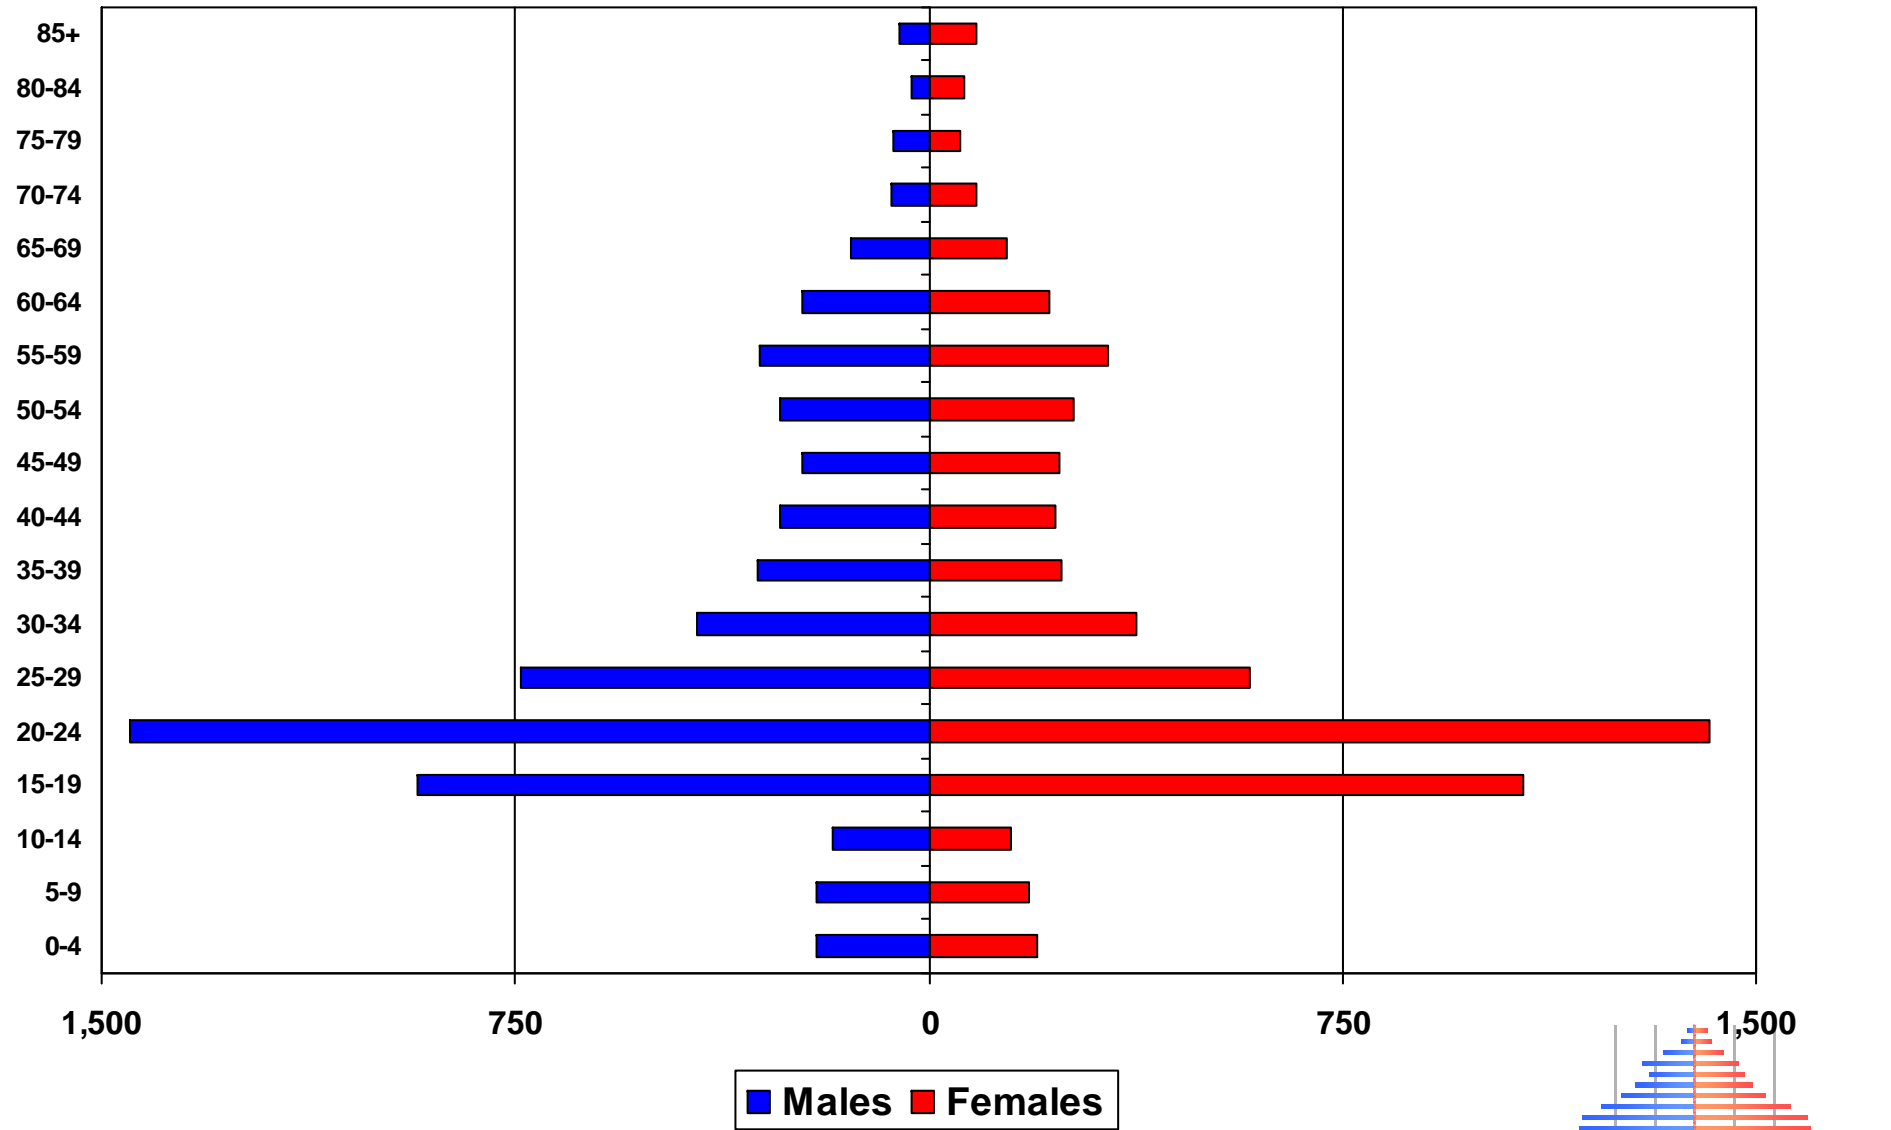

Paxson Elementary