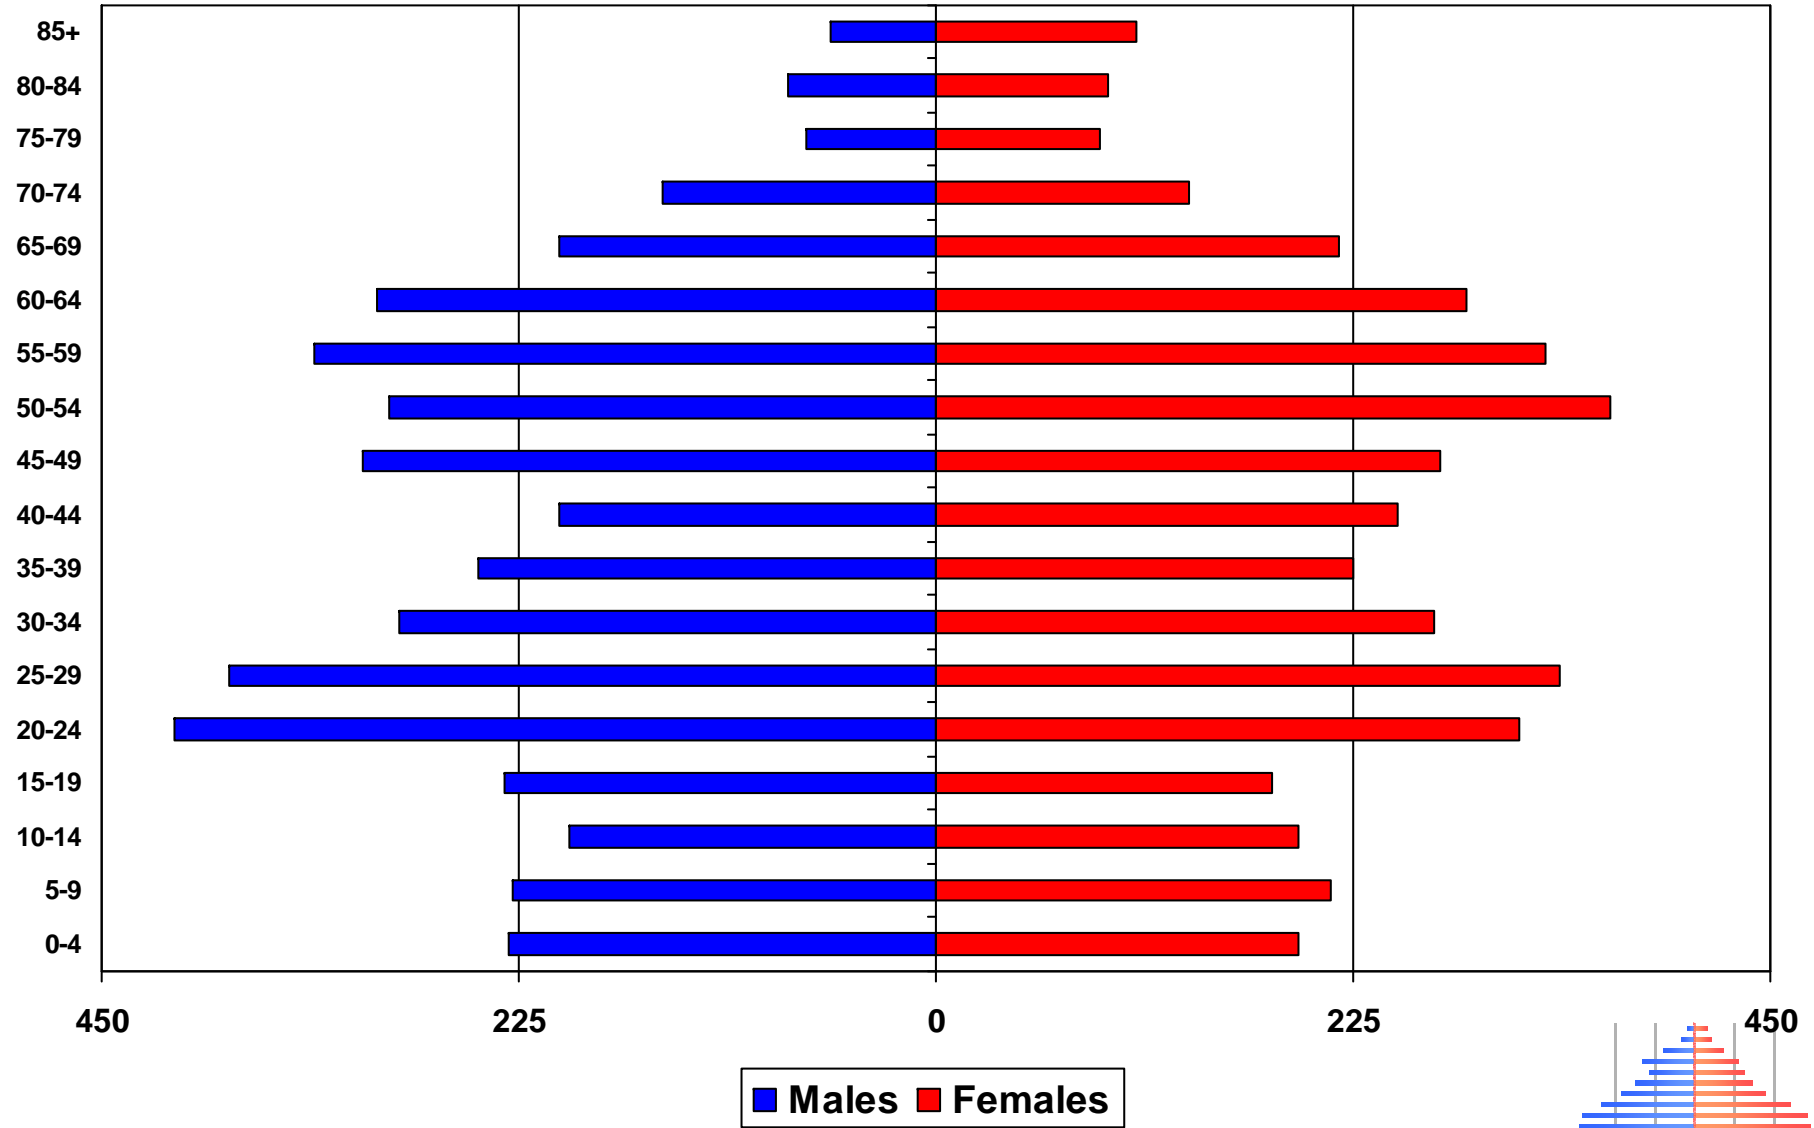

Rattlesnake Elementary