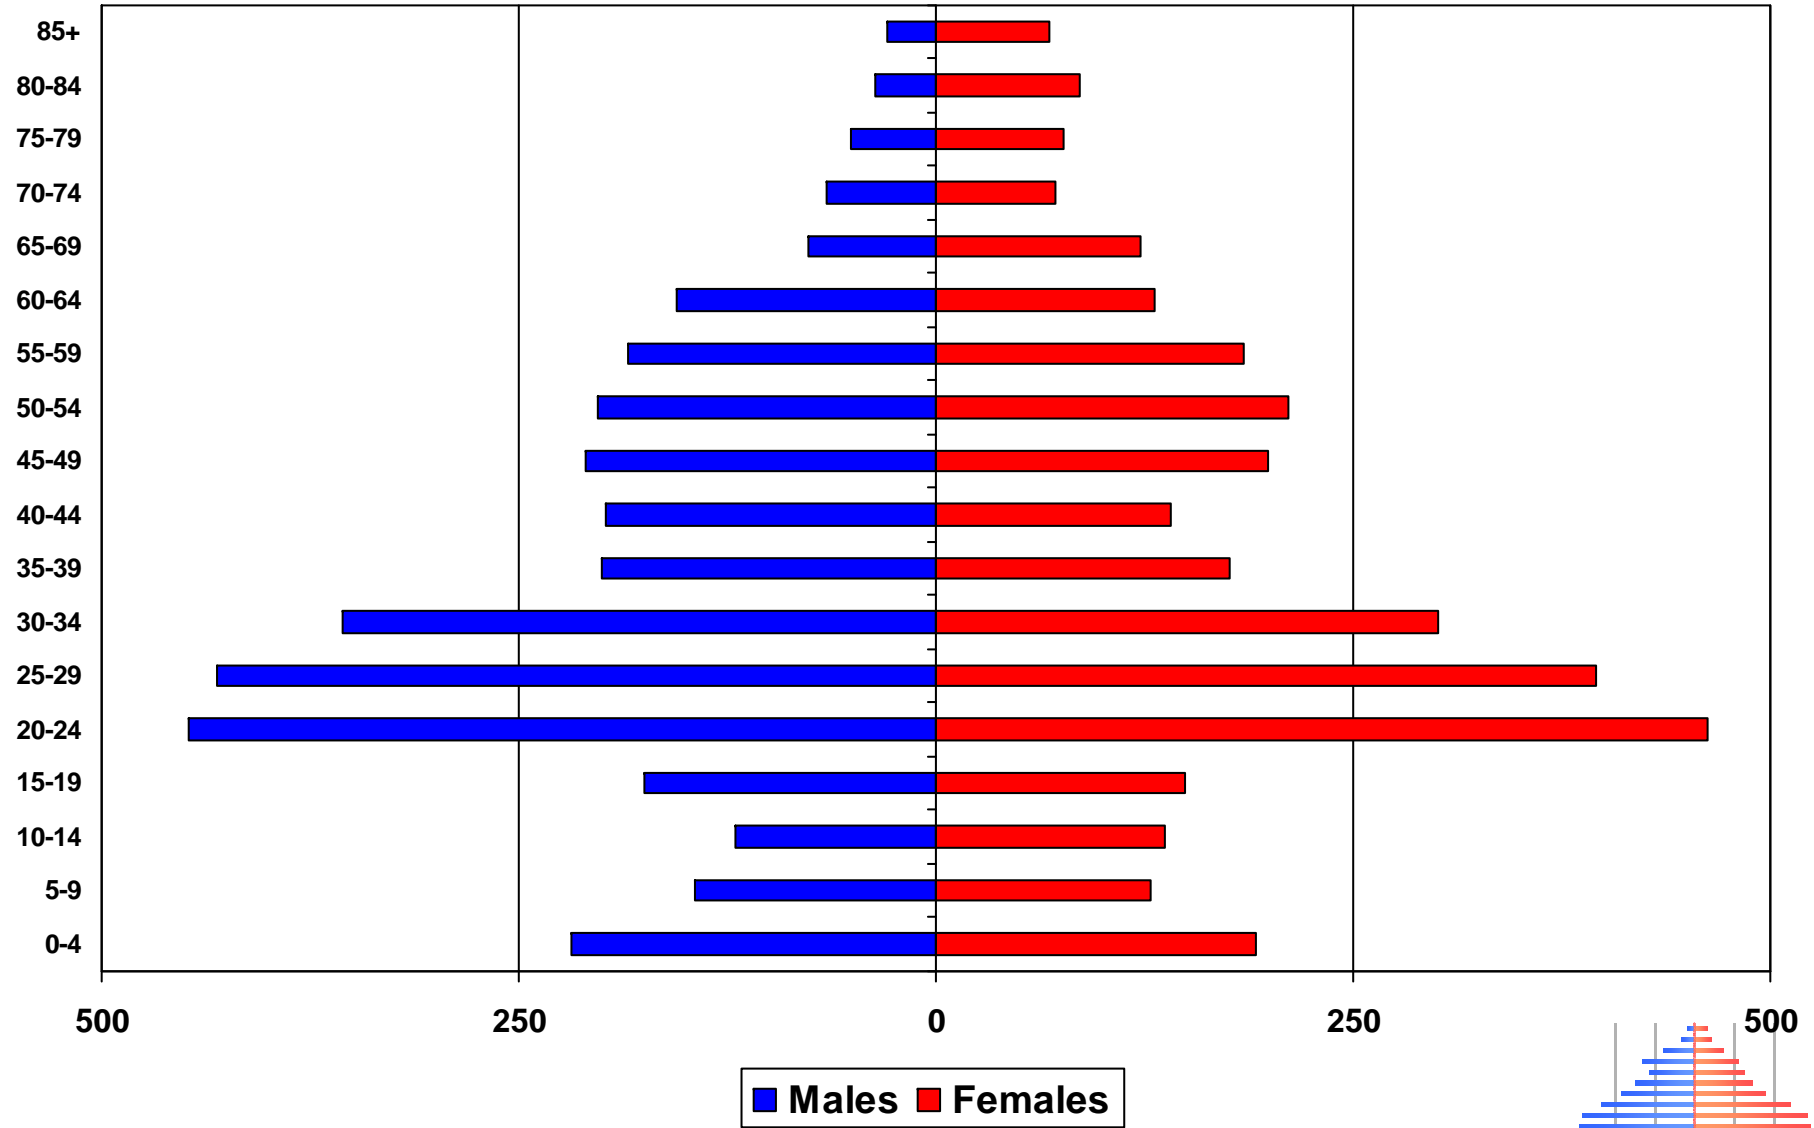

Missoula County Public Schools

Missoula Public Schools Total

Chief Charlo Elementary

■ Males ■ Females

Cold Springs Elementary

Franklin Elementary

Hawthorne Elementary

Lewis and Clark Elementary